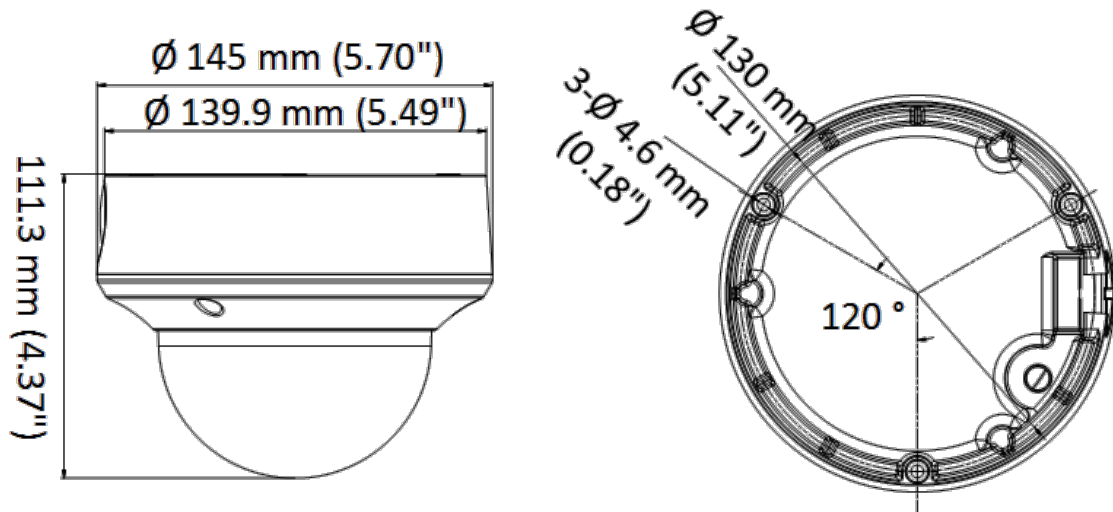

## ▪ Specification

Camera	
Image Sensor	2.0 megapixel progressive scan CMOS
Max. Resolution	1920 (H) ×1080 (V)
Min. Illumination	0.005 Lux@(F1.6, AGC ON), 0 Lux with IR
Shutter Time	PAL: 1/25 s to 1/50, 000 s NTSC: 1/30 s to 1/50, 000 s
Day & Night	IR cut filter
Angle Adjustment	Pan: 0° to 340°, Tilt: 0° to 75°, Rotation: 0° to 355°
Signal System	PAL/NTSC
Lens	
Lens Type	2.7 mm to 13.5 mm
Focal Length & FOV	102° to 31°
Lens Mount	Φ 14
Image	
Image Parameters Switch	STD/HIGH-SAT
Image Settings	Brightness, Sharpness, 3D DNR, Mirror, Smart IR
Frame Rate	PAL: 1080p@25fps NTSC: 1080p@30fps
Day/Night Mode	Auto/Color/BW (Black and White)
Wide Dynamic Range (WDR)	≥ 120 dB
Image Enhancement	Yes
Image Enhancement	Yes
AGC	High/Medium/Low
Interface	
Video Output	TVI/AHD/CVI/CVBS
Video Output	1 HD analog output
General	
Material	Metal
Dimension	Ø145 mm × 111.3 mm (5.70" × 4.37")
Weight	Approx. 830 g (1.83 lb.) -A: Approx. 870 g (1.92 lb.)
Operating Condition	-40 °C to 60 °C (-40 °F to 140 °F), humidity: 90% or less (non-condensation)
Language	English
Power Supply	12 VDC ±25% -A: 24 VAC ±15%, 12 VDC ±20% *You are recommended to use one power adapter to supply the power for one camera.
Consumption	Max. 7.7 W -A: Max. 9.7 W
IR Range	Up to 70 m
Approval	
Protection	IP67, IK10

▪ **Available Model**

DI-D200PIR(2.7-13.5mm)

▪ **Dimension**

▪ **Accessory**

▪ **Optional**

DI-1276ZJ-SUS Corner Mount	DI-1271ZJ-140-DM45	DI-1280ZJ-DM45 Junction Box	DI-1275ZJ-SUS Vertical Pole Mount	DI-1281ZJ-DM45
				
<p data-bbox="150 1659 341 1727"><b>DI-1273ZJ-140-DM45</b></p> 