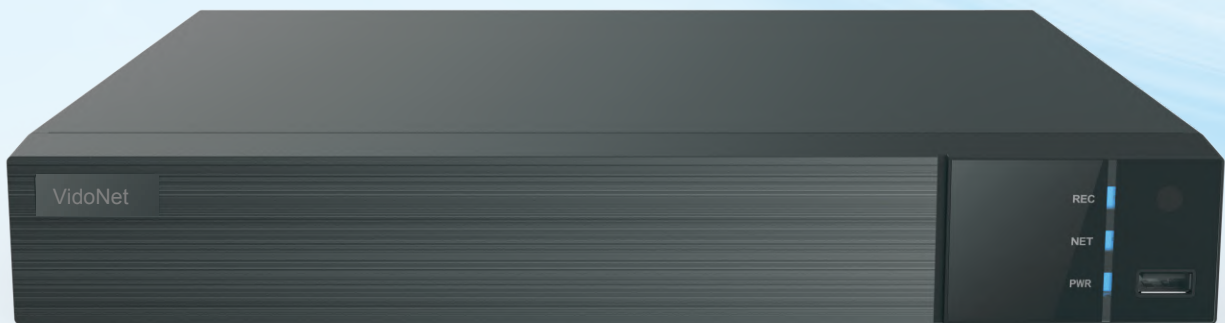

VTC-AH5001-4 & VTC-AH5002-8