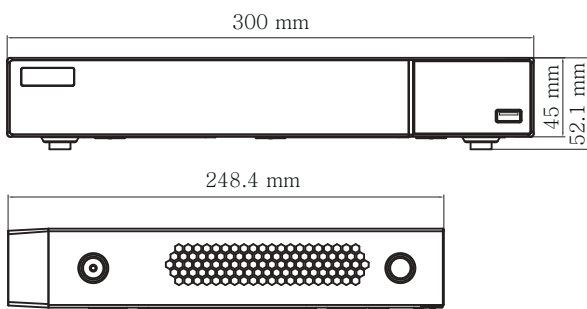

Dimensions

Specification

Model		VTC-AH5001-4	VTC-AH5002-8
System	Compression	Standard H.265 High Profile	
	CPU	Cortex A9	
	OS	Embedded Linux	
Video	Input	BNC × 4	BNC × 8
	Resolution	TVI / AHD: 4K@15fps / 5MP@20fps preview, 4MP / 3MP / 1080P / 720P / WD1 real time preview CVI: 4MP / 3MP / 1080P / 720P / WD1 real time preview	
	IP Input / Access Bandwidth	IPC × 2	IPC × 4
	Output	HDMI × 1 : 3840 × 2160 / 1920 × 1080 / 1280 × 1024 / 1024 × 768 VGA × 1 : 1920 × 1080 / 1280 × 1024 / 1024 × 768 BNC × 1 : CVBS (used as the main or spot output)	
Audio	Input	RCA × 4	
	Output	RCA × 1	
	Two-way audio	Take up channel one audio input	
Record	Resolution	4K/5MP/5MP Lite/4MP/4MP Lite / 3MP/1080P/720P/WD1	
	Frame Rate	4K@6/7fps (PAL / NTSC), 5MP@12fps (PAL / NTSC) 5MP Lite@20fps (PAL / NTSC) 4MP/3MP@12fps(PAL) / 15fps (NTSC) 4MP Lite/1080P/720P/WD1@25fps (PAL) / 30fps (NTSC)	
	Bit Rate	32Kbps ~ 8Mbps	
	Mode	Manual, timer, motion	
IP Input	Resolution	8MP / 5MP / 4MP / 3MP / 1080P / 960P / 720P	
	Frame Rate	25fps (PAL) / 30fps (NTSC)	
Play back	Playback	4 CH	8 CH
	Search	Time slice / time / event / tag search	
	Smart Search	Highlight colors to display the camera record in a certain period of time, different colors refer to different record events	
	Function	Play, pause, FF, FB, digital zoom, etc.	
Alarm	Mode	Manual, motion, exception	
	Input	4 CH	No
	Output	1 CH	No
	Triggering	Record, snap, preset, e-mail, etc.	
Network	Interface	RJ45 100Mbps × 1	RJ45 1000Mbps × 1
	Protocol	TCP / IP, PPPoE, DHCP, DNS, DDNS, UPnP, NTP, SMTP	
	Web Client	Multiple users online	
Mobile Device	OS	iOS, Android	
Storage	HDD	SATA × 1, E-SATA × 1, up to 8TB per HDD	SATA × 1, up to 8TB per HDD
Backup	Local Backup	U disk, USB removable HDD	
	Network Backup	Yes	
Port	RS485	RS485 × 1, connect to PTZ or keyboard	
	USB	USB 2.0 × 2	
	Remote Controller	Optional	
Others	Power Supply	DC12V / 2A	
	Consumption	≤ 10W (without HDD)	
	Dimensions (mm)	300 × 248 × 52 (W × D × H)	
	Work Environment	-10 ~ 50 °C , 10% ~ 90% humidity	