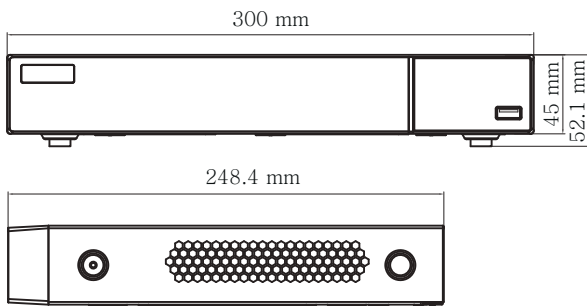

Dimensions

Specification

Model		VTC-AH5001-4	VTC-AH5002-8
System	Compression	Standard H.265 High Profile	
	CPU	Cortex A9	
	OS	Embedded Linux	
Video	Input	BNC × 4	BNC × 8
	Resolution	TVI / AHD: 4K@15fps / 5MP@20fps preview, 4MP / 3MP / 1080P / 720P / WD1 real time preview CVI: 4MP / 3MP / 1080P / 720P / WD1 real time preview	
	IP Input / Access Bandwidth	IPC × 2	IPC × 4
	Output	HDMI × 1 : 3840 × 2160 / 1920 × 1080 / 1280 × 1024 / 1024 × 768 VGA × 1 : 1920 × 1080 / 1280 × 1024 / 1024 × 768 BNC × 1 : CVBS (used as the main or spot output)	
Audio	Input	RCA × 4	
	Output	RCA × 1	
	Two-way audio	Take up channel one audio input	
Record	Resolution	4K/5MP/5MP Lite/4MP/4MP Lite / 3MP/1080P/720P/WD1	
	Frame Rate	4K@6/7fps (PAL / NTSC), 5MP@12fps (PAL / NTSC) 5MP Lite@20fps (PAL / NTSC) 4MP/3MP@12fps(PAL) / 15fps (NTSC) 4MP Lite/1080P/720P/WD1@25fps (PAL) / 30fps (NTSC)	
	Bit Rate	32Kbps ~ 8Mbps	
	Mode	Manual, timer, motion	
IP Input	Resolution	8MP / 5MP / 4MP / 3MP / 1080P / 960P / 720P	
	Frame Rate	25fps (PAL) / 30fps (NTSC)	
Play back	Playback	4 CH	8 CH
	Search	Time slice / time / event / tag search	
	Smart Search	Highlight colors to display the camera record in a certain period of time, different colors refer to different record events	
	Function	Play, pause, FF, FB, digital zoom, etc.	
Alarm	Mode	Manual, motion, exception	
	Input	4 CH	No
	Output	1 CH	No
	Triggering	Record, snap, preset, e-mail, etc.	
Network	Interface	RJ45 100Mbps × 1	RJ45 1000Mbps × 1
	Protocol	TCP / IP, PPPoE, DHCP, DNS, DDNS, UPnP, NTP, SMTP	
	Web Client	Multiple users online	
Mobile Device	OS	iOS, Android	
Storage	HDD	SATA × 1, E-SATA × 1, up to 8TB per HDD	SATA × 1, up to 8TB per HDD
Backup	Local Backup	U disk, USB removable HDD	
	Network Backup	Yes	
Port	RS485	RS485 × 1, connect to PTZ or keyboard	
	USB	USB 2.0 × 2	
	Remote Controller	Optional	
Others	Power Supply	DC12V / 2A	
	Consumption	≤ 10W (without HDD)	
	Dimensions (mm)	300 × 248 × 52 (W × D × H)	
	Work Environment	-10 ~ 50 °C , 10% ~ 90% humidity	