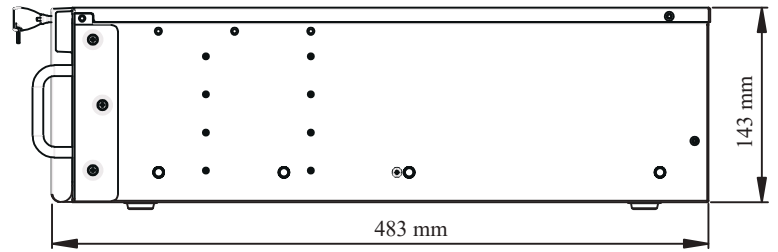

Others	Power Supply	ATX 250W
	Consumption	15W ( without HDD )
	Dimensions (mm)	437 × 483 × 143 ( W × D × H )
	Work Environment	-10°C~50°C; 10%~90% humidity
	Certificate	CE, FCC
Environmental Protection	Complies with Directive EU RoHS, REACH and WEEE	

## Dimensions