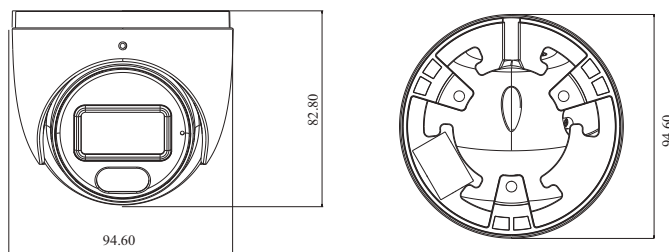

DORI Distance

Lens	Detect	Observe	Recognize	Identify
2.8mm	57.76m(189.50ft)	23.11m(75.82ft)	11.55m(37.89ft)	5.78m(18.96ft)
3.6mm	71.28m(233.85ft)	28.51m(93.53ft)	14.26m(46.78ft)	7.13m(23.39ft)
Others				
Power Supply	DC12V/PoE			
Power Consumption	< 5.5W			
Storage Conditions	- 30 °C ~ 65°C (-22°F~149°F), Humidity: less than 95 % (non-condensing)			
Operating Conditions	- 30 °C ~ 60 °C (-22°F~140°F), Humidity: less than 95 % (non-condensing)			
Dimensions (mm)	Φ 94.6 × 82.8			
Weight (net)	Approx. 0.45KG			
Installation	Ceiling mounting; wall mounting			
Certificate	CE, FCC			
Environmental Protection	Complies with Directive EU RoHS, WEEE(2012/19/EU), directive 94/62/EC and REACH(EC1907/2006)			

DIMENSIONS