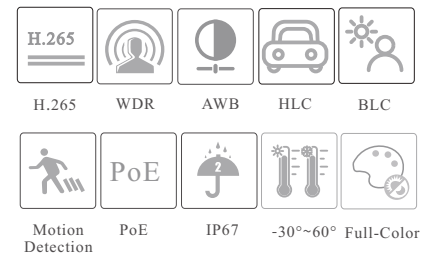

VTC-E40FC

4MP Full-Color Turret Network Camera

- H.265/H.264/MJPEG coding
- Max. resolution: 2560 × 1440
- 20~ 30m white light view distance
- 24/7 full color imaging
- 3D DNR, HWDR, HLC and BLC
- ROI coding
- Built-in micro SD card slot, up to 256GB
- DC12V/PoE power supply
- IP67 ingress protection
- Support three streams
- Support mobile surveillance by smart phones with iOS and Android OS
- Intelligent Analytics