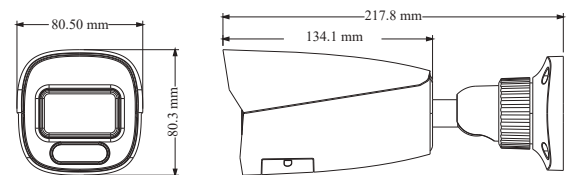

#### 4MP Dual Illumination Bullet Network Camera

- H.265/H.264/MJPEG coding
- Max. resolution: 2560 × 1440
- Built-in white light and IR LED; 30~40m white light view distance; 30~40m IR view distance
- 3D DNR, HWDR, HLC and BLC
- ROI coding
- Built-in micro SD card slot, up to 256GB
- DC12V/PoE power supply
- IP67 ingress protection
- Support three streams
- Support mobile surveillance by smart phones with iOS and Android OS
- Intelligent Analytics

Supplement light Range	IR range: 30 ~ 40 m White light range: 30 ~ 40 m			
Ingress Protection	IP 67			
<b>DORI Distance</b>				
Lens	Detect	Observe	Recognize	Identify
2.8~12mm(W)	59.05m(ft)	23.62m(77.49ft)	11.81m(38.74ft)	5.90m(19.35ft)
2.8~12mm(T)	181.84m(ft)	72.73m(238.61ft)	36.37m(119.32ft)	18.18m(59.64ft)
<b>Others</b>				
Power Supply	DC12V/PoE			
Power Consumption	< 11.5W			
Storage Conditions	- 30 °C ~ 65°C (-22°F~149°F), Humidity: less than 95 % (non-condensing)			
Operating Conditions	- 30 °C ~ 60 °C (-22°F~140°F), Humidity: less than 95 % (non-condensing)			
Dimensions ( mm )	217.7 × 80.5 × 80.3			
Weight ( net )	Approx. 0.69KG			
Installation	Ceiling mounting; wall mounting			
Certificate	CE, FCC			
Environmental Protection	Complies with Directive EU RoHS, WEEE(2012/19/EU), directive 94/62/EC and REACH(EC1907/2006)			

### DIMENSIONS