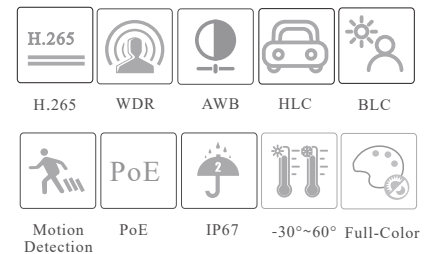

#### 4MP Dual Illumination Bullet Network Camera

- H.265/H.264/MJPEG coding
- Max. resolution: 2560 × 1440
- Built-in white light and IR LED; 30~40m white light view distance; 30~40m IR view distance
- 3D DNR, HWDR, HLC and BLC
- ROI coding
- Built-in micro SD card slot, up to 256GB
- DC12V/PoE power supply
- IP67 ingress protection
- Support three streams
- Support mobile surveillance by smart phones with iOS and Android OS
- Intelligent Analytics

Supplement light Range	IR range: 30 ~ 40 m White light range: 30 ~ 40 m			
Ingress Protection	IP 67			
<b>DORI Distance</b>				
Lens	Detect	Observe	Recognize	Identify
2.8~12mm(W)	59.05m(ft)	23.62m(77.49ft)	11.81m(38.74ft)	5.90m(19.35ft)
2.8~12mm(T)	181.84m(ft)	72.73m(238.61ft)	36.37m(119.32ft)	18.18m(59.64ft)
<b>Others</b>				
Power Supply	DC12V/PoE			
Power Consumption	< 11.5W			
Storage Conditions	- 30 °C ~ 65°C (-22°F~149°F), Humidity: less than 95 % (non-condensing)			
Operating Conditions	- 30 °C ~ 60 °C (-22°F~140°F), Humidity: less than 95 % (non-condensing)			
Dimensions ( mm )	217.7 × 80.5 × 80.3			
Weight ( net )	Approx. 0.69KG			
Installation	Ceiling mounting; wall mounting			
Certificate	CE, FCC			
Environmental Protection	Complies with Directive EU RoHS, WEEE(2012/19/EU), directive 94/62/EC and REACH(EC1907/2006)			