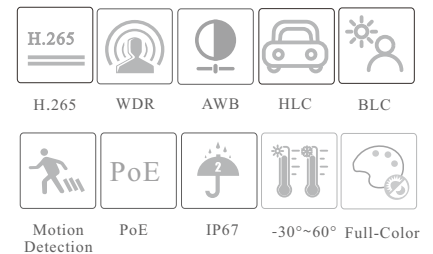

VTC-B40FC

4MP Full-Color Bullet Network Camera

- H.265/H.264/MJPEG coding
- Max. resolution: 2560 × 1440
- 20~ 30m white light view distance
- 24/7 full color imaging
- 3D DNR, HWDR, HLC and BLC
- ROI coding
- Built-in micro SD card slot, up to 256GB
- DC12V/PoE power supply
- IP67 ingress protection
- Support three streams
- Support mobile surveillance by smart phones with iOS and Android OS
- Intelligent Analytics