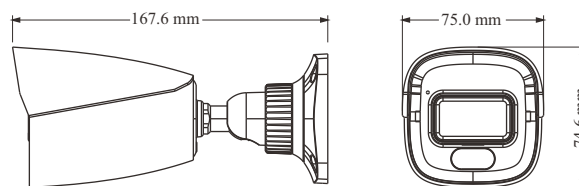

DORI Distance

Lens	Detect	Observe	Recognize	Identify
2.8mm	57.76m(189.50ft)	23.11m(75.82ft)	11.55m(37.89ft)	5.78m(18.96ft)
3.6mm	71.28m(233.85ft)	28.51m(93.53ft)	14.26m(46.78ft)	7.13m(23.39ft)
Others				
Power Supply	DC12V/PoE			
Power Consumption	< 5.5W			
Storage Conditions	- 30 °C ~ 65 °C (-22°F~149°F), Humidity: less than 95 % (non-condensing)			
Operating Conditions	- 30 °C ~ 60 °C (-22°F~140°F), Humidity: less than 95 % (non-condensing)			
Dimensions (mm)	167.6 × 75 × 74.6			
Weight (net)	Approx. 0.38KG			
Installation	Ceiling mounting; wall mounting			
Certificate	CE, FCC			
Environmental Protection	Complies with Directive EU RoHS, WEEE(2012/19/EU), directive 94/62/EC and REACH(EC1907/2006)			

DIMENSIONS