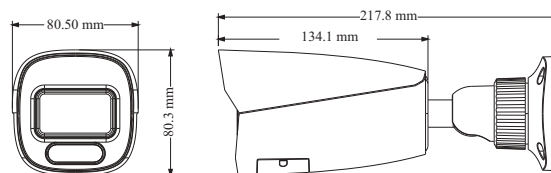

DORI Distance

Lens	Detect	Observe	Recognize	Identify
2.8mm	41.05m(134.67ft)	16.42m(53.87ft)	8.21m(26.93ft)	4.10m(13.45ft)
3.6mm	51.01m(167.35ft)	20.40m(66.92ft)	10.20m(33.46ft)	5.10m(16.73ft)
2.8~12mm(W)	41.67m(136.71ft)	16.66m(54.65ft)	8.33m(27.32ft)	4.16m(13.64ft)
2.8~12mm(T)	128.38m(421.19ft)	51.35m(168.47ft)	25.67m(84.21ft)	12.83m(42.09ft)
Others				
Power Supply	DC12V/PoE			
Power Consumption	< 10W			
Storage Conditions	- 30 °C ~ 65 °C (-22 °F ~ 149 °F), Humidity: less than 95 % (non-condensing)			
Operating Conditions	- 30 °C ~ 60 °C (-22 °F ~ 140 °F), Humidity: less than 95 % (non-condensing)			
Dimensions (mm)	217.7 × 80.5 × 80.3			
Weight (net)	Approx. 0.64KG			
Installation	Ceiling mounting; wall mounting			
Certificate	CE, FCC			
Environmental Protection	Complies with Directive EU RoHS, WEEE(2012/19/EU), directive 94/62/EC and REACH(EC1907/2006)			

DIMENSIONS