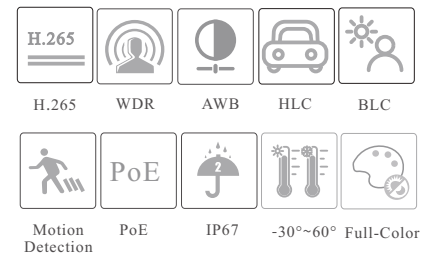

#### 2MP Full-Color Bullet Network Camera

- 2MP ( 1920 × 1080 ) H.265 full real time coding
- Max. resolution: 1920 × 1080
- 30~ 40m supplement light range
- 24/7 full color imaging
- 3D DNR, HWDR, HLC and BLC
- ROI coding
- Built-in micro SD card slot, up to 256GB
- DC12V/PoE power supply
- IP67 ingress protection
- Support three streams
- Support mobile surveillance by smart phones with iOS and Android OS
- Intelligent Analytics