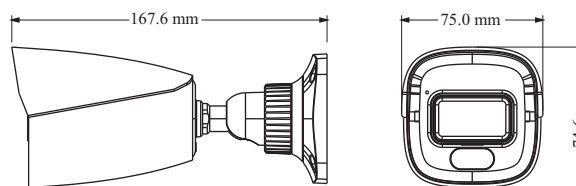

#### 2MP Full-Color Bullet Network Camera

- 2MP ( 1920 × 1080 ) H.265 full real time coding
- Max. resolution: 1920 × 1080
- 20~ 30m white light view distance
- 24/7 full color imaging
- 3D DNR, HWDR, HLC and BLC
- ROI coding
- Built-in micro SD card slot, up to 256GB
- DC12V/PoE power supply
- IP67 ingress protection
- Support three streams
- Support mobile surveillance by smart phones with iOS and Android OS
- Intelligent Analytics

### DORI Distance

Lens	Detect	Observe	Recognize	Identify
2.8mm	41.05m(134.67ft)	16.42m(53.87ft)	8.21m(26.93ft)	4.10m(13.45ft)
3.6mm	51.01m(167.35ft)	20.40m(66.92ft)	10.20m(33.46ft)	5.10m(16.73ft)
<b>Others</b>				
Power Supply	DC12V/PoE			
Power Consumption	< 5W			
Storage Conditions	- 30 °C ~ 65 °C (-22°F~149°F), Humidity: less than 95 % (non-condensing)			
Operating Conditions	- 30 °C ~ 60 °C (-22°F~140°F), Humidity: less than 95 % (non-condensing)			
Dimensions (mm)	167.6 × 75 × 74.6			
Weight (net)	Approx. 0.38KG			
Installation	Ceiling mounting; wall mounting			
Certificate	CE, FCC			
Environmental Protection	Complies with Directive EU RoHS, WEEE(2012/19/EU), directive 94/62/EC and REACH(EC1907/2006)			

### DIMENSIONS