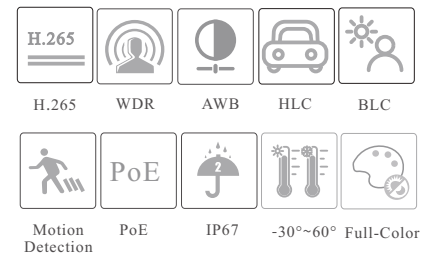

#### 2MP Full-Color Bullet Network Camera

- 2MP ( 1920 × 1080 ) H.265 full real time coding
- Max. resolution: 1920 × 1080
- 20~ 30m white light view distance
- 24/7 full color imaging
- 3D DNR, HWDR, HLC and BLC
- ROI coding
- Built-in micro SD card slot, up to 256GB
- DC12V/PoE power supply
- IP67 ingress protection
- Support three streams
- Support mobile surveillance by smart phones with iOS and Android OS
- Intelligent Analytics