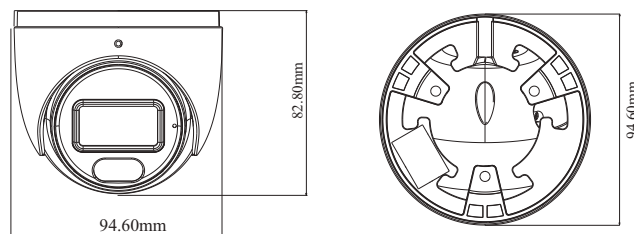

Network Protocol	UDP, IPv4, IPv6, DHCP, NTP, RTSP, RTP, RTCP, PPPoE, DDNS, SMTP, FTP, SNMP, HTTP, 802.1x, UPnP, HTTPS, HTTP POST, RTMP, QoS
Interface Protocol	ONVIF
Storage	Network remote storage; micro SD card storage
Smart Alarm	Motion detection, SD card error, SD card full
General Function	Watermark, IP address filtering, video mask, heartbeat, illegal login lock, corridor pattern
PoE	Yes, IEEE802.3af
White Light Range	20~30 m
Ingress Protection	IP67
Others	
Power Supply	DC12V/PoE
Power Consumption	< 7W
Storage Conditions	- 30 °C ~ 65 °C (-22 °F ~ 149 °F), Humidity: less than 95 % (non-condensing)
Operating Conditions	- 30 °C ~ 60 °C (-22 °F ~ 140 °F), Humidity: less than 95 % (non-condensing)
Dimensions (mm)	Ø 94.6 × 82.8
Weight (net)	Approx. 0.46KG
Installation	Ceiling mounting; Wall mounting
Certificate	CE, FCC
Environmental Protection	Complies with Directive EU RoHS, WEEE(2012/19/EU), directive 94/62/EC and REACH(EC1907/2006)

DIMENSIONS