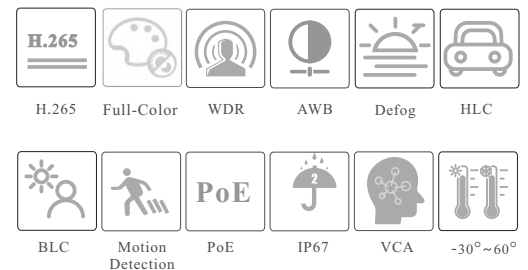

VTC-E50FC

5MP Full-Color Turret Network Camera

- 5MP (2592 × 1944) H.265 full real time coding
- Max. resolution: 2592 × 1944
- 24/7 full color imaging
- 20 ~ 30m white light view distance
- 3D DNR, true WDR, HLC, BLC, Defog and ROI coding
- Support image distortion correction
- Built-in micro SD card slot, up to 256GB
- DC12V/PoE power supply
- IP 67 ingress protection
- Support three streams
- Support remote monitoring by smart phones & tablet PCs with iOS and Android OS
- Intelligent analytics