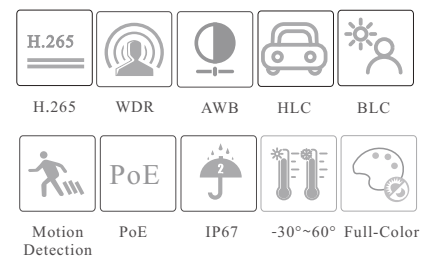

VTC-E20FC

2MP Full-Color Turret Network Camera

- 2MP (1920 × 1080) H.265 full real time coding
- Max. resolution: 1920 × 1080
- 20~ 30m white light view distance
- 24/7 full color imaging
- 3D DNR, HWDR, HLC and BLC
- ROI coding
- Built-in micro SD card slot, up to 256GB
- DC12V/PoE power supply
- IP67 ingress protection
- Support three streams
- Support mobile surveillance by smart phones with iOS and Android OS
- Intelligent Analytics