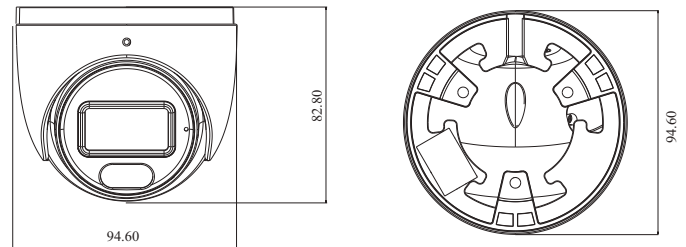

DORI Distance

Lens	Detect	Observe	Recognize	Identify
2.8mm	41.05m(134.67ft)	16.42m(53.87ft)	8.21m(26.93ft)	4.10m(13.45ft)
3.6mm	51.01m(167.35ft)	20.40m(66.92ft)	10.20m(33.46ft)	5.10m(16.73ft)
Others				
Power Supply	DC12V/PoE			
Power Consumption	< 5.5W			
Storage Conditions	- 30 °C ~ 65°C (-22°F~149°F), Humidity: less than 95 % (non-condensing)			
Operating Conditions	- 30 °C ~ 60 °C (-22°F~140°F), Humidity: less than 95 % (non-condensing)			
Dimensions (mm)	Φ 94.6 × 82.8			
Weight (net)	Approx. 0.45KG			
Installation	Ceiling mounting; wall mounting			
Certificate	CE, FCC			
Environmental Protection	Complies with Directive EU RoHS, WEEE(2012/19/EU) , directive 94/62/EC and REACH(EC1907/2006)			

DIMENSIONS