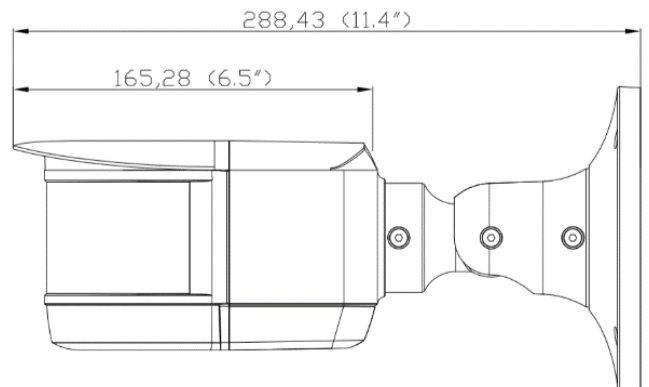

Ordering Information

Camera	VTC-B80F	8MP Stitched 180° Panoramic Network IR Bullet Camera, DC12V/PoE, IP67/IK10, -30°C~60°C
Accessories (Optional)	VTC-YXH0207	Wall mount bracket
	VTC-YXH0207+YZJ0407	Wall mount bracket
	VTC-YXH0207+YZJ0811	Ceiling mount bracket
	VTC-YXH0207+YZJ0407+YZJ0501	Pole mount bracket
	VTC-YXH0207+YZJ0501	Pole mount bracket
	VTC-YXH0207+YZJ0407+YZJ0601	Corner mount bracket
	VTC-YXH0207+YZJ0601	Corner mount bracket
	DC12V3A	Power Adaptor

* Please contact your local sales for more information about production details.

Dimension

Unit: mm (inch)