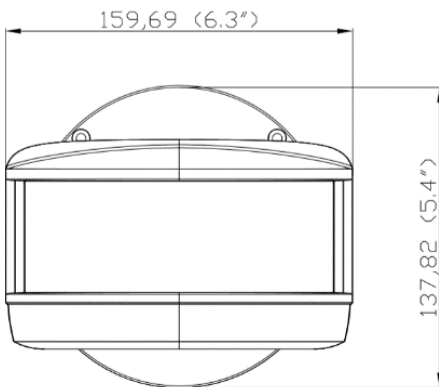

Ordering Information

Camera	VTC-B80F	8MP Stitched 180° Panoramic Network IR Bullet Camera, DC12V/PoE, IP67/IK10, -30°C~60°C
Accessories (Optional)	VTC-YXH0207	Wall mount bracket
	VTC-YXH0207+YZJ0407	Wall mount bracket
	VTC-YXH0207+YZJ0811	Ceiling mount bracket
	VTC-YXH0207+YZJ0407+YZJ0501	Pole mount bracket
	VTC-YXH0207+YZJ0501	Pole mount bracket
	VTC-YXH0207+YZJ0407+YZJ0601	Corner mount bracket
	VTC-YXH0207+YZJ0601	Corner mount bracket
	DC12V3A	Power Adaptor

* Please contact your local sales for more information about production details.

Dimension

Unit: mm (inch)