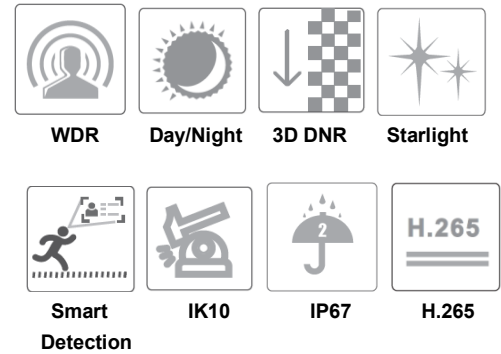

**8MP Stitched 180° Panoramic Network Camera****VTC-B80F**

CE FC

**Features**

- Four 2MP video modules to stitch one 8MP (4096x1800), 180°panoramic view stream
- True starlight technology (0.008lux@F2.0 AGC on) provides vivid color at most scenarios
- 20m Smart IR provides clear and uniform B/W image under no light conditions
- DWDR, 3D DNR, BLC, HLC
- Recognizes max. 50 faces/s within a public area
- Alarm triggered by multi-rules: line crossing, intrusion, device error
- 5 zones of e-PTZ, 4zones of privacy masks, and custom logo support.
- ONVIF specifications, interoperability between network video products, regardless of manufacturer
- Interface: RJ45, SD Card, Alarm, Audio, RS485
- - 30°C~60°C(-22°F ~ 140 °F), IP67, IK10, Metal body
- Support both PoE(802.3.af) and DC12V
- One IP, one cable, reducing total fees