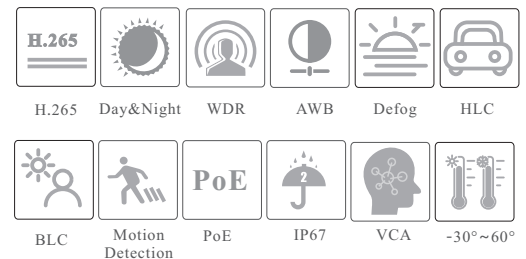

SPECIFICATIONS

Specifications	Model	VTC-B81S3AF			
Camera					
Image Sensor	1 / 2.8" CMOS				
Image Size	3840×2160				
Electronic Shutter	1 s ~ 1 / 100000 s				
Iris Type	DC Iris				
Min. Illumination	0.02 lux @ F1.6, AGC ON; 0 lux with IR 0.01 lux @ F1.2, AGC ON; 0 lux with IR				
Lens	2.8~12mm@F1.6, motorized				
Field of View	Horizontal:99°~34°; Vertical :53°~18°; Diagonal:115°~36°				
Lens Mount	Φ14				
Day&Night	ICR				
Wide Dynamic Range	120dB				
BLC	Yes				
HLC	Yes				
Defog	Yes				
Digital NR	3D DNR				
Angle Adjustment	Pan: 0°~360°; Tilt:0°~90°; Rotation: 0°~360°				
DORI Distance					
Lens	Detect	Observe	Recognize	Identify	
2.8~12mm(W)	85.71m(281.20ft)	34.28m(112.46ft)	17.14m(56.23ft)	8.57m(28.11ft)	
2.8~12mm(T)	272.75m(894.84ft)	109.10m(357.93ft)	54.55m(178.96ft)	27.27m(89.46ft)	
Image					
Video Compression	H.265+ / H.265 / H.264+ / H.264 / MJPEG				
H.264 Compression Standard	Baseline Profile/Main Profile/High Profile				
Resolution	8MP (3840 × 2160), 6MP(3072 × 2048),5MP(2592 × 1944), 4MP (2560 × 1520), 2K(2560 × 1440), 3MP(2304 × 1296), 1080P (1920 × 1080), 720P (1280 × 720), D1, CIF, 480 × 240				
Main Stream	60Hz : 8MP(1~20fps)/6MP/5MP/4MP/2K/3MP/1080P/720P(1~30fps) 50Hz : 8MP(1~20fps)/6MP/5MP/4MP/2K/3MP/1080P/720P(1~25fps)				
Sub Stream	60Hz: 720P(1~12fps)/D1/480 × 240(1~30fps) 50Hz: 720P/D1/480 × 240(1~25fps)				
Third Stream	60Hz: D1/CIF/480 × 240 (1~30fps) 50Hz: D1/CIF/480 × 240 (1~25fps)				
Bit Rate	64 Kbps ~ 12 Mbps				
Bit Rate Type	VBR / CBR				
Audio Compression	G711A / U				
Image Settings	ROI, Saturation, Brightness, Hue, Contrast, Wide Dynamic, image mirror, image flip, Sharpness, NR, etc. adjustable through client software or web browser				
ROI	3 ROI, Each ROI to be configured separately				
Interfaces					
Network	RJ45				
Video Output	CVBS output (BNC×1)				
Audio	1CH audio input; 1CH audio output				
Alarm	1CH alarm input; 1CH alarm output				
Storage	Built-in micro SD card slot; up to 256GB				
Reset	Yes				
Functions					
Remote Monitoring	IE browser/ NVR / NVMS / mobile APP				
Online Connection	Support simultaneous monitoring for up to 10 users; Support multi-stream real time transmission				
Network Protocol	UDP, IPv4, IPv6, DHCP, NTP, RTSP, RTP, RTCP, PPPoE, DDNS, SMTP, FTP, SNMP,HTTP, 802.1x, UPnP, HTTPS, QoS				
Interface Protocol	ONVIF				
Storage	Network remote storage; micro SD card storage				
Smart Alarm	Motion detection; sensor alarm, SD card error; SD card full, IP address conflict, cable disconnection				
Intelligent Analytics	Scene change, video blur detection, video color cast detection , line crossing detection, intrusion detection				