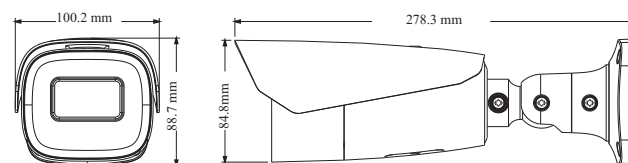

General function	Watermark, IP address filtering, video mask, heartbeat, password protection, corridor pattern, etc.
IR Distance	50~70m
Protection Grade	IP 67
PoE	Yes (IEEE802.3af)
Others	
Power Supply	DC12V/PoE
Power Consumption	< 10.5W
Storage Conditions	- 30 °C ~ 65°C (-22°F~149°F), Humidity: less than 95 % (non-condensing)
Operating Conditions	- 30 °C ~ 60 °C (-22°F~140°F), Humidity: less than 95 % (non-condensing)
Dimensions (mm)	278.3 × 100.2 × 88.7
Weight (net)	Approx. 1.1KG
Installation	Ceiling mounting; Wall mounting
Certificate	CE, FCC
Environmental Protection	Complies with Directive EU RoHS, WEEE(2012/19/EU), directive 94/62/EC and REACH(EC1907/2006)

DIMENSIONS