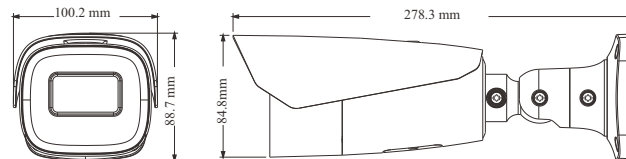

Network Protocol	UDP, IPv4, IPv6, DHCP, NTP, RTSP, RTP, RTMP, RTCP, PPPoE, DDNS, SMTP, FTP, SNMP, HTTP, HTTP POST, 802.1x, UPnP, HTTPs, QoS
Interface Protocol	ONVIF(profile S, G, T, M)
Storage	Network remote storage; micro SD card storage
Smart Alarm	Motion detection; sensor alarm, SD card error; SD card full, IP address conflict, cable disconnection
General Function	Watermark, video mask, heartbeat, image distortion correction, corridor pattern
Security	Video encryption, firmware encryption, HTTPS encryption, configuration encryption, illegal login lock, IP address filtering, 802.1x authentication, basic and digest authentication for HTTP/RTSP
PoE	Yes, IEEE802.3af
IR Distance	50~70m
Ingress Protection	IP67
Others	
Power Supply	DC12V/PoE
Power Consumption	< 12W
Storage Conditions	- 30 °C ~ 65°C (-22°F~149°F), Humidity: less than 95 % (non-condensing)
Operating Conditions	- 30 °C ~ 60 °C (-22°F~140°F), Humidity: less than 95 % (non-condensing)
Dimensions (mm)	278.3 × 100.2 × 88.7
Weight (net)	Approx. 1.04KG
Installation	Ceiling mounting; Wall mounting
Certificate	CE, FCC
Environmental Protection	Directive EU RoHS, WEEE(2012/19/EU), directive 94/62/EC and REACH(EC1907/2006)

DIMENSIONS