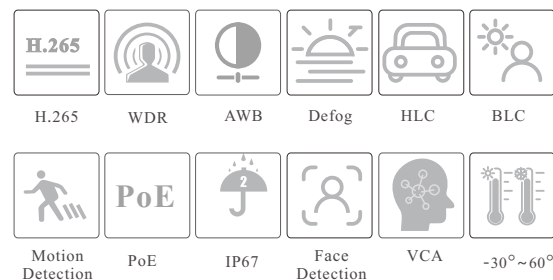

#### 8MP HD AI Bullet Network Camera

- H.265+/H.265/H.264+/H.264/MJPEG coding
- Max.resolution: 8MP ( 3840 × 2160 )
- ICR auto switch, true day / night vision
- 3D DNR, true WDR, HLC, BLC and ROI coding
- Support electronic image stabilization
- 50~70m IR night view distance; Motorized zoom lens
- 1CH audio input; 1CH audio output; 1CH CVBS video output
- 1CH alarm input; 1CH alarm output
- Built-in micro SD card slot, up to 256GB
- DC12V/PoE power supply
- Support three streams
- IP 67
- Support mobile surveillance by smart phones with iOS and Android OS
- Intelligent analytics