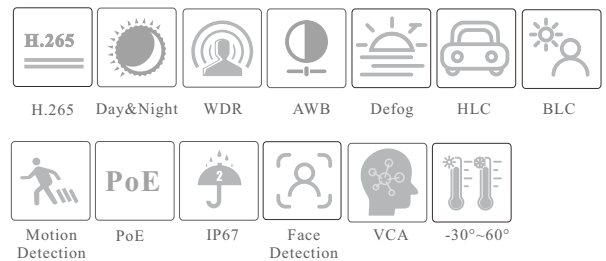

VTC-B80

8MP HD AI Bullet Network Camera

- H.265+/H.265/H.264+/H.264/MJPEG coding
- Max.resolution: 8MP (3840 × 2160)
- ICR auto switch, true day / night vision
- 3D DNR, true WDR, HLC, BLC and ROI coding
- Support electronic image stabilization
- 30~50m IR night view distance
- 1CH audio input
- Built-in micro SD card slot, up to 256GB
- DC12V/PoE power supply
- Support three streams
- IP 67
- Support mobile surveillance by smart phones with iOS and Android OS
- Intelligent analytics