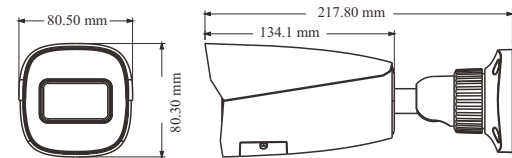

Network Protocol	UDP, IPv4, IPv6, DHCP, NTP, RTSP, RTP, RTMP, RTCP, PPPoE, DDNS, SMTP, FTP, SNMP, HTTP, HTTP POST, 802.1x, UPnP, HTTPS, QoS
Interface Protocol	ONVIF(profile S, G, T, M)
Storage	Network remote storage; micro SD card storage
Smart Alarm	Motion detection, SD card error, SD card full, IP address conflict, cable disconnection
General Function	Watermark, video mask, heartbeat, image distortion correction, corridor pattern
Security	Video encryption, firmware encryption, HTTPS encryption, configuration encryption, illegal login lock, IP address filtering, 802.1x authentication, basic and digest authentication for HTTP/RTSP
PoE	Yes, IEEE802.3af
IR Distance	30 ~ 50 m
Ingress Protection	IP67
Others	
Power Supply	DC12V/PoE
Power Consumption	< 9W
Storage Conditions	- 30 °C ~ 65°C (-22°F~149°F), Humidity: less than 95 % (non-condensing)
Operating Conditions	- 30 °C ~ 60 °C (-22°F~140°F), Humidity: less than 95 % (non-condensing)
Dimensions (mm)	217.8 × 80.5 × 80.3
Weight (net)	Approx. 0.68KG
Installation	Ceiling mounting; Wall mounting
Certificate	CE, FCC
Environmental Protection	Directive EU RoHS, WEEE(2012/19/EU), directive 94/62/EC and REACH(EC1907/2006)

DIMENSIONS