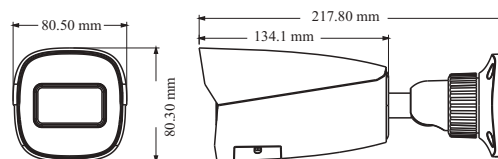

DIMENSIONS