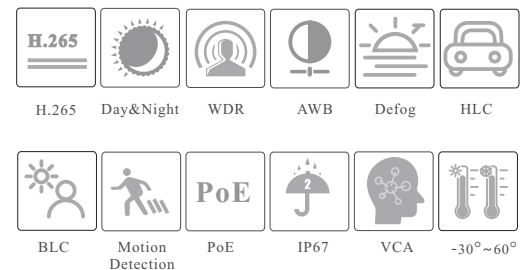

VTC-B50

5MP IR Water-Proof Bullet Network Camera

- H.265+/H.265/H.264+/H.264/MJPEG coding
- Max. resolution: 2592 × 1944
- ICR auto switch, true day / night vision
- 20 ~ 30m IR night view distance
- 3D DNR, true WDR, HLC, BLC, Defog, NIR, Smart IR and ROI coding
- Support image distortion correction
- 1CH audio input
- Built-in micro SD card slot, up to 256GB
- DC12V/PoE power supply
- IP 67 ingress protection
- Support three streams
- Support remote monitoring by smart phones & tablet PCs with iOS and Android OS
- Intelligent analytics