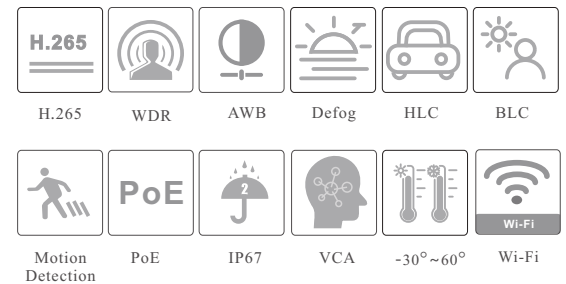

VTC-B40WF

4MP IR WiFi Bullet Network Camera

- H.265 /H.264/MJPEG coding
- Max.resolution: 4MP (2560 × 1440)
- ICR auto switch, true day / night vision
- 3D DNR, WDR, HLC, BLC, smart IR, etc.
- ROI coding
- 20~30m IR night view distance
- Built-in micro SD card slot, up to 256GB
- DC12V/PoE power supply
- IP 67 ingress protection
- Support Wi-Fi
- Support three streams
- Support remote monitoring by smart phones& tablet PCs with iOS and Android OS
- Intelligent analytics