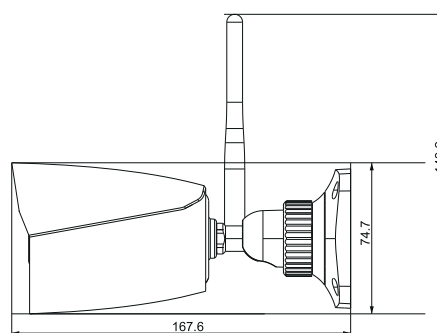

Wi-Fi	
Wireless Standards	IEEE802.11b/g/n
Frequency Range	2.4GHz ~ 2.4835 GHz
Channel Bandwidth	20MHz
Security	WEP, WPA-PSK/WPA2-PSK
Wireless Range	80m
Transfer Rates	11b: 11Mbps 11g: 54Mbps 11n: up to 150Mbps
Others	
Power Supply	DC12V/PoE
Power Consumption	< 5W
Operating Environment	- 30 °C ~ 60 °C (-22°F~140°F); Humidity: less than 95 % (non-condensing)
Storage Environment	- 30 °C ~ 65 °C (-22°F~149°F), Humidity: less than 95 % (non-condensing)
Dimensions (mm)	167.6 × 74.7 × 148.2
Weight (net)	Approx. 0.465KG
Installation	Ceiling mounting; Wall mounting
Certificate	CE, FCC
Environmental Protection	Complies with Directive EU RoHS, WEEE(2012/19/EU), directive 94/62/EC and REACH(EC1907/2006)

DIMENSIONS