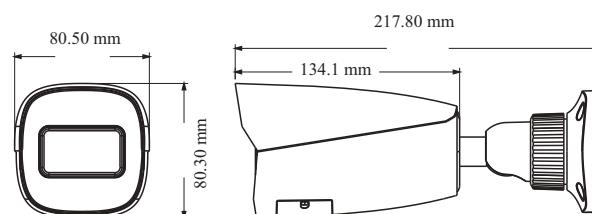

#### 2MP IR Water-proof Bullet Network Camera

- 2MP ( 1920 × 1080 ) H.265 coding
- Max.resolution: 1920 × 1080
- ICR auto switch, true day / night
- 3D DNR, digital WDR, HLC, BLC, Defog and ROI coding
- 30~50m IR night view distance
- 1CH audio input
- Built-in micro SD card slot, up to 128GB
- DC12V/PoE power supply
- IP 67 ingress protection
- Support three streams
- Support mobile surveillance by smart phones and tablet PCs with iOS or Android OS
- Intelligent analytics

Operating Environment	- 30 °C ~ 60 °C (-22°F~140°F) Humidity: less than 95 % (non-condensing)
Dimensions ( mm )	217.8 × 80.5 × 80.3
Weight ( net )	Approx. 0.65KG
Installation	Ceiling mounting; Wall mounting
Certificate	CE, FCC
Environmental Protection	Complies with Directive EU RoHS, WEEE(2012/19/EU) , directive 94/62/EC and REACH(EC1907/2006)

### DIMENSIONS