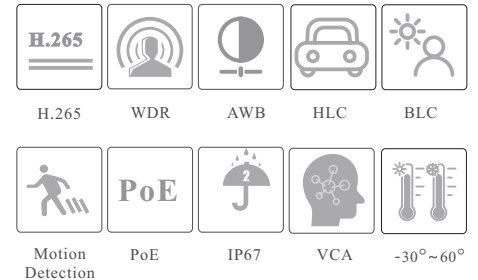

#### 2MP IR Water-proof Bullet Network Camera

- 2MP ( 1920 × 1080 ) H.265 coding
- Max.resolution: 1920 × 1080
- ICR auto switch, true day / night
- 3D DNR, digital WDR, HLC, BLC, Defog and ROI coding
- 30~50m IR night view distance
- 1CH audio input
- Built-in micro SD card slot, up to 128GB
- DC12V/PoE power supply
- IP 67 ingress protection
- Support three streams
- Support mobile surveillance by smart phones and tablet PCs with iOS or Android OS
- Intelligent analytics