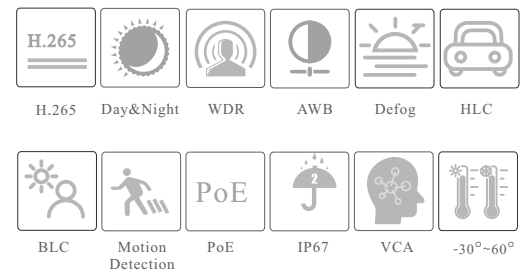

VTC-B20

2MP IR Starlight Bullet Network Camera

- 2MP (1920 × 1080) @30fps
- H.265+/H.265/H.264+/H.264/MJPEG coding
- ICR auto switch, true day / night vision
- 20 ~ 30m IR night view distance
- Starlight
- 3D DNR, true WDR, HLC, BLC, Defog, Smart IR and ROI coding
- Support corridor mode
- Support electronic image stabilization
- Built-in micro SD card slot
- DC12V/PoE power supply
- IP 67 ingress protection
- Support three streams
- Support mobile surveillance by smart phones & tablet PCs with iOS and Android OS
- Intelligent analytics