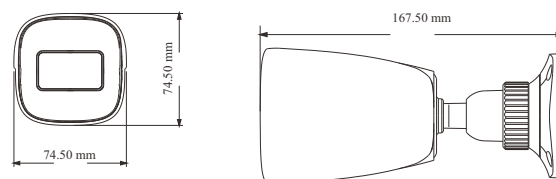

Network Protocol	UDP, IPv4, IPv6, DHCP, NTP, RTSP, RTP, RTMP, RTCP, PPPoE, DDNS, SMTP, FTP, SNMP, HTTP, HTTP POST, 802.1x, UPnP, HTTPS, QoS
Interface Protocol	ONVIF(profile S, G, T, M)
Storage	Network remote storage; micro SD card storage
Smart Alarm	Motion detection, SD card error, SD card full, IP address conflict, cable disconnection
General Function	Watermark, video mask, heartbeat, corridor pattern
Security	Video encryption, firmware encryption, HTTPS encryption, configuration encryption, illegal login lock, IP address filtering, 802.1x authentication, basic and digest authentication for HTTP/RTSP
PoE	Yes , IEEE802.3af
IR Distance	20 ~ 30 m
Ingress Protection	IP67
Others	
Power Supply	DC12V/PoE
Power Consumption	< 6.5W
Storage Conditions	- 30 °C ~ 65°C (-22°F~149°F), Humidity: less than 95 % (non-condensing)
Operating Conditions	- 30 °C ~ 60 °C (-22°F~140°F), Humidity: less than 95 % (non-condensing)
Dimensions (mm)	167.5 × 74.5 × 74.5
Weight (net)	Approx. 0.42KG
Installation	Ceiling mounting; Wall mounting
Certificate	CE, FCC
Environmental Protection	Directive EU RoHS, WEEE(2012/19/EU), directive 94/62/EC and REACH(EC1907/2006)

DIMENSIONS