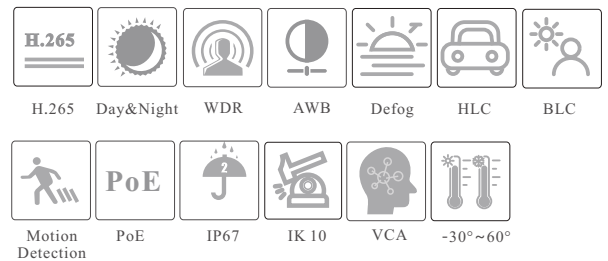

SPECIFICATIONS

Specifications	Model	VTC-D81S3AF
Camera		
Image Sensor		1 / 2.8 "CMOS
Image Size		3840×2160
Electronic Shutter		1 s ~ 1 / 100000 s
Iris Type		DC Iris
Min. Illumination		0.02 lux @ F1.6, AGC ON; 0 lux with IR 0.01 lux @ F1.2, AGC ON; 0 lux with IR
Lens		2.8~12mm@F1.6, motorized
Field of View		Horizontal:102°~32.1°; Vertical :69.6°~18.4°; Diagonal:109.6°~36.5°
Lens Mount		Φ14
Day&Night		ICR
Wide Dynamic Range		120dB
BLC		Yes
HLC		Yes
Defog		Yes
Digital NR		3D DNR
Angle Adjustment		Pan: 0°~345°; Tilt:0°~77°; Rotation: 0°~345°
Image		
Video Compression		H.265+ / H.265 / H.264+ / H.264 / MJPEG
H.264 Compression Standard		Baseline Profile/Main Profile/High Profile
Resolution		8MP (3840 × 2160), 6MP(3072 × 2048),5MP(2592 × 1944), 4MP (2560 × 1520), 2K(2560 × 1440), 3MP(2304 × 1296), 1080P (1920 × 1080), 720P (1280 × 720), D1, CIF, 480 × 240
Main Stream		60Hz : 8MP(1~20fps)/6MP/5MP/4MP/2K/3MP/1080P/720P(1~30fps) 50Hz : 8MP(1~20fps)/6MP/5MP/4MP/2K/3MP/1080P/720P(1~25fps)
Sub Stream		60Hz: 720P(1~12fps)/D1/480 × 240(1~30fps) 50Hz: 720P/D1/480 × 240(1~25fps)
Third Stream		60Hz: D1/CIF/480 × 240 (1~30fps) 50Hz: D1/CIF/480 × 240 (1~25fps)
Bit Rate		64 Kbps ~ 12 Mbps
Bit Rate Type		VBR / CBR
Audio Compression		G711A / U
Image Settings		ROI, Saturation, Brightness, Hue, Contrast, Wide Dynamic, Sharpness, NR, etc. adjustable through client software or web browser
ROI		3 ROI, Each ROI to be configured separately
Interfaces		
Network		RJ45
Video Output		CVBS output (BNC×1)
Audio		1CH audio input; 1CH audio output; 1CH built-in MIC
Alarm		1CH alarm input; 1CH alarm output
Storage		Built-in micro SD card slot; up to 256GB
Reset		Yes
Functions		
Remote Monitoring		Web browsing, CMS remote control
Online Connection		Support simultaneous monitoring for up to 10 users; Support multi-stream real time transmission
Network Protocol		UDP, IPv4, IPv6, DHCP, NTP, RTSP, RTP, RTCP, ICMP, IGMP, PPPoE, DDNS, SMTP, FTP, SNMP,HTTP, 802.1x, UPnP, HTTPs, QoS
Interface Protocol		ONVIF
Storage		Network remote storage; micro SD card storage
Smart Alarm		Motion detection; sensor alarm, SD card error; SD card full, IP address conflict, cable disconnection
Intelligent Analytics		Scene change, video blur detection, video color cast detection , line crossing detection, intrusion detection
General function		Watermark, IP address filtering, video mask, heartbeat, password protection, etc.
IR Distance		30~50m
Protection Grade		IP 67&IK10
PoE		Yes (IEEE802.3af)