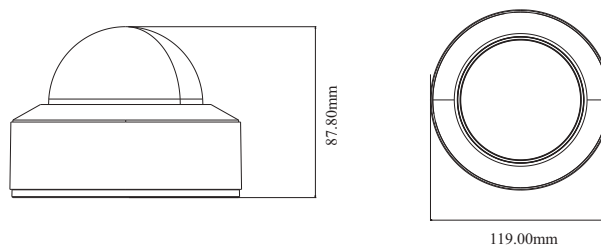

#### 8MP HD Dome Network Camera

- H.265+/H.265/H.264+/H.264/MJPEG coding
- Max. resolution: 8MP ( 3840 × 2160 )
- ICR auto switch, true day / night vision
- 3D DNR, true WDR, HLC, BLC, smart IR and ROI coding
- 20~30m IR night view distance
- 1CH audio input; 1CH built-in MIC
- Built-in micro SD card slot, up to 256GB
- DC12V/PoE power supply
- Support three streams
- IP 67
- Support mobile surveillance by smart phones with iOS and Android OS
- Intelligent analytics

Protection Grade	IP 67 & IK 10
PoE	Yes (IEEE802.3af)
<b>Others</b>	
Power Supply	DC12V/PoE
Power Consumption	< 7W
Storage Conditions	- 30 °C ~ 65 °C (-22 °F ~ 149 °F), Humidity: less than 95 % (non-condensing)
Operating Conditions	- 30 °C ~ 60 °C (-22 °F ~ 140 °F), Humidity: less than 95 % (non-condensing)
Dimensions ( mm )	Ø 119 × 87.8
Weight ( net )	Approx. 0.64KG
Installation	Ceiling mounting; Wall mounting
Certificate	CE, FCC
Environmental Protection	Complies with Directive EU RoHS, WEEE(2012/19/EU), directive 94/62/EC and REACH(EC1907/2006)

### DIMENSIONS