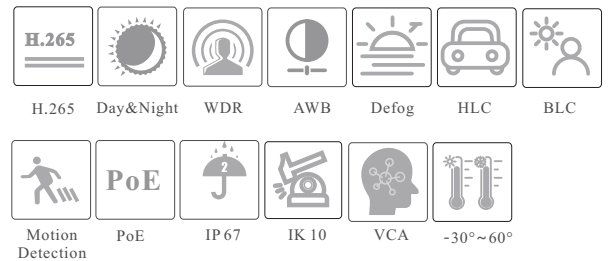

### SPECIFICATIONS

Specifications	Model	VTC-D80S3			
<b>Camera</b>					
Image Sensor	1 / 2.8" CMOS				
Image Size	3840×2160				
Electronic Shutter	1 s ~ 1 / 100000 s				
Iris Type	Fixed Iris				
Min. Illumination	0.02 lux @ F1.6, AGC ON; 0 lux with IR				
Lens	2.8 mm @F1.6, Horizontal FoV:101°; Vertical FoV:53°; Diagonal FoV:120°				
Focus	Fixed				
Lens Mount	M12				
Day&Night	ICR				
Wide Dynamic Range	120dB				
BLC	Yes				
HLC	Yes				
Defog	Yes				
Digital NR	3D DNR				
Angle Adjustment	Pan: 0°~355°; Tilt: 0°~67°; Rotation: 0°~355°				
<b>DORI Distance</b>					
Lens	Detect	Observe	Recognize	Identify	
2.8mm	86.65m(284.28ft)	34.66m(113.71ft)	17.33m(56.85ft)	8.66m(28.41ft)	
<b>Image</b>					
Video Compression	H.265+ / H.265 / H.264+ / H.264 / MJPEG				
H.264 Compression Standard	Baseline Profile/Main Profile/High Profile				
Resolution	8MP (3840 × 2160), 6MP(3072 × 2048), 5MP(2592 × 1944), 4MP (2560 × 1520), 2K(2560 × 1440), 3MP(2304 × 1296), 1080P (1920 × 1080), 720P (1280 × 720), D1, CIF, 480 × 240				
Main Stream	60Hz: 8MP(1~20fps)/6MP/5MP/4MP/2K/3MP/1080P/720P(1~30fps) 50Hz: 8MP(1~20fps)/6MP/5MP/4MP/2K/3MP/1080P/720P(1~25fps)				
Sub Stream	60Hz: 720P(1~12fps)/D1/480 × 240(1~30fps) 50Hz: 720P/D1/480 × 240(1~25fps)				
Third Stream	60Hz: D1/CIF/480 × 240 (1~30fps) 50Hz: D1/CIF/480 × 240 (1~25fps)				
Bit Rate	64 Kbps ~ 12 Mbps				
Bit Rate Type	VBR / CBR				
Audio Compression	G711A / U				
Image Settings	ROI, Saturation, Brightness, Hue, Contrast, Wide Dynamic, image mirror, image flip, Sharpness, NR, etc. adjustable through client software or web browser				
ROI	Each ROI to be configured separately				
<b>Interfaces</b>					
Network	RJ45				
Video Output	No				
Audio	1CH built-in MIC; 1CH audio input				
Storage	Built-in micro SD card slot; up to 256GB				
Reset	Yes				
<b>Functions</b>					
Remote Monitoring	IE browser/ NVR / NVMS / mobile APP				
Online Connection	Support simultaneous monitoring for up to 10 users; Support multi-stream real time transmission				
Network Protocol	UDP, IPv4, IPv6, DHCP, NTP, RTSP, RTP, RTCP, PPPoE, DDNS, SMTP, FTP, SNMP, HTTP, 802.1x, UPnP, HTTPs, QoS				
Interface Protocol	ONVIF				
Storage	Network remote storage; micro SD card storage				
Smart Alarm	Motion detection; SD card error; SD card full				
Intelligent Analytics	Scene change, video blur detection, video color cast detection, line crossing detection, intrusion detection				
General function	Watermark, IP address filtering, video mask, heartbeat, password protection, corridor pattern, etc.				
IR Distance	20~30m				