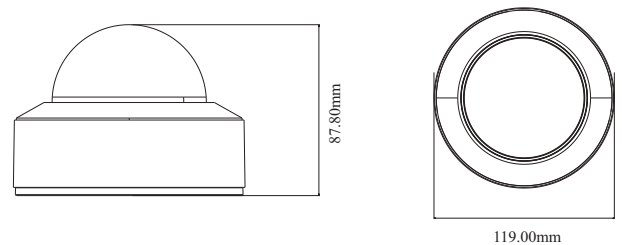

Others	
Power Supply	DC12V/PoE
Power Consumption	< 4.5W
Operating Environment	- 30 °C ~ 60 °C (-22°F~140°F); Humidity: less than 95 % (non-condensing)
Storage Environment	- 30 °C ~ 65°C (-22°F~149°F), Humidity: less than 95 % (non-condensing)
Dimensions (mm)	Ø 119 × 87.8
Weight (net)	Approx. 0.64KG
Installation	Ceiling mounting (Wall mounting available with the junction box and bracket)
Certificate	CE, FCC
Environmental Protection	Complies with Directive EU RoHS, WEEE(2012/19/EU) , directive 94/62/EC and REACH(EC1907/2006)

DIMENSIONS