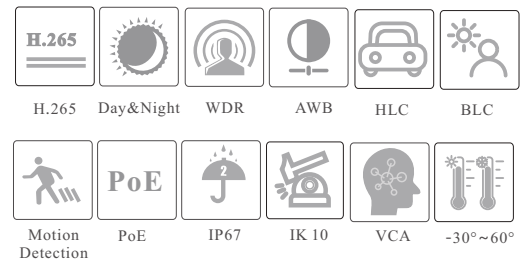

#### 4MP IR Water-proof Dome Network Camera

- H.264+/H.264/MJPEG coding
- Max.resolution: 4MP ( 2560 × 1440)
- ICR auto switch, true day / night vision
- 3D DNR, WDR, HLC, BLC, smart IR, etc.
- 20~30m IR night view distance
- Built-in micro SD card slot, up to 256GB
- 1CH built-in MIC; 1CH audio input
- DC12V/PoE power supply
- IP 67 & IK10 ingress protection
- Support three streams
- Support remote monitoring by smart phones& tablet PCs with iOS and Android OS
- Intelligent analytics