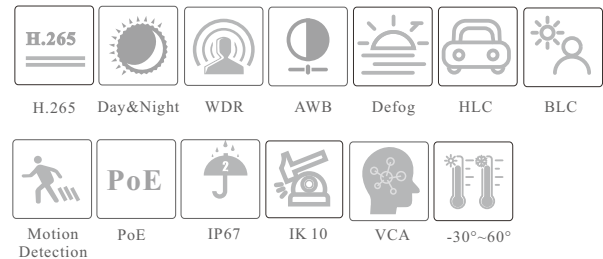

VTC-D20

2MP IR Starlight Dome Network Camera

- 2MP (1920 × 1080) @30fps
- Support H.265+/ H.265/H.264/H.264/ MJPEG coding
- ICR auto switch, true day / night vision
- 20 ~ 30m IR night view distance
- Starlight
- 3D DNR, true WDR, HLC, BLC, Defog, Smart IR and ROI coding
- Support corridor mode
- Support electronic image stabilization
- 1CH alarm input and 1CH alarm output
- 1CH audio input and 1CH built-in MIC
- Built-in micro SD card slot, up to 256GB
- DC12V/PoE power supply
- IP67 & IK10
- Support three streams
- Support mobile surveillance by smart phones & tablet PCs with iOS and Android OS
- Intelligent analytics