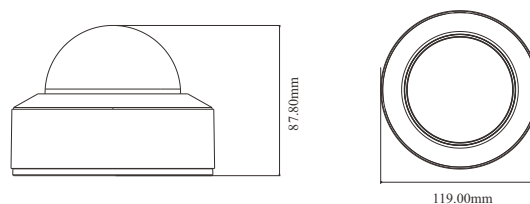

Interface Protocol	ONVIF(profile S, G, T, M)
Storage	Network remote storage; micro SD card storage
Smart Alarm	Motion detection, sensor alarm, SD card error, SD card full, IP address conflict, cable disconnection
General Function	Watermark, video mask, heartbeat, corridor pattern
Security	Video encryption, firmware encryption, HTTPS encryption, configuration encryption, illegal login lock, IP address filtering, 802.1x authentication, basic and digest authentication for HTTP/RTSP
PoE	Yes, IEEE802.3af
IR Distance	20 ~ 30 m
Ingress Protection	IP67&IK10
Others	
Power Supply	DC12V/PoE
Power Consumption	< 7.5W
Storage Conditions	- 30 °C ~ 65 °C (-22°F~149°F), Humidity: less than 95 % (non-condensing)
Operating Conditions	- 30 °C ~ 60 °C (-22°F~140°F), Humidity: less than 95 % (non-condensing)
Dimensions (mm)	Φ 119 × 87.8
Weight (net)	Approx. 0.65KG
Installation	Ceiling mounting; Wall mounting
Certificate	CE, FCC
Environmental Protection	Directive EU RoHS, WEEE(2012/19/EU), directive 94/62/EC and REACH(EC1907/2006)

DIMENSIONS