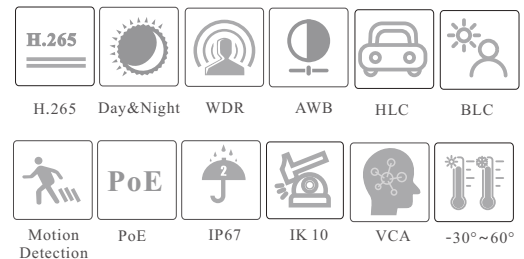

VTC-D20S4

2MP IR Water-proof Dome Network Camera

- H.265+ /H.265 / H.264+ / H.264 / MJPEG coding
- Max.resolution: 2MP (1920 × 1080)
- ICR auto switch, true day / night vision
- 3D DNR, WDR, HLC, BLC, smart IR, etc.
- 20~30m IR night view distance
- Built-in micro SD card slot, up to 256GB
- 1CH audio input
- PoE power supply
- IP 67 & IK10 ingress protection
- Support dual streams
- Support remote monitoring by smart phones & tablet PCs with iOS and Android OS
- Intelligent analytics