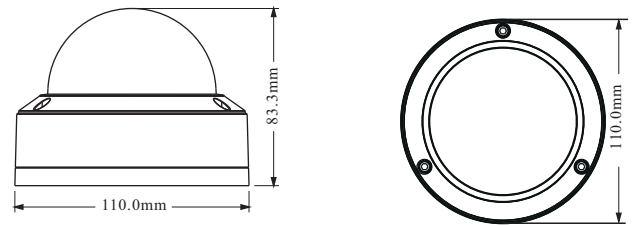

Others	
Power Supply	DC12V/PoE
Power Consumption	< 3.5W
Operating Environment	- 30 °C ~ 60 °C (-22°F~140°F); Humidity: less than 95 % (non-condensing)
Storage Environment	- 30 °C ~ 65°C (-22°F~149°F), Humidity: less than 95 % (non-condensing)
Dimensions (mm)	Ø 110× 83.3
Weight (net)	Approx. 0.5KG
Installation	Ceiling mounting (Wall mounting available with the junction box and bracket)
Certificate	CE, FCC
Environmental Protection	Complies with Directive EU RoHS, WEEE(2012/19/EU) , directive 94/62/EC and REACH(EC1907/2006)

DIMENSIONS