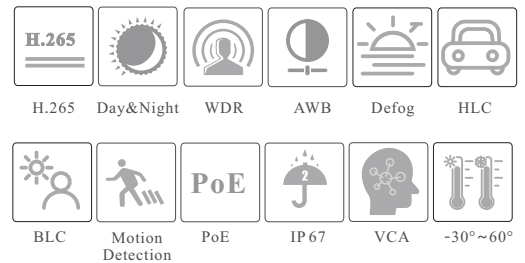

### SPECIFICATIONS

Specifications	Model	VTC-B80S3		
<b>Camera</b>				
Image Sensor	1 / 2.8" CMOS			
Image Size	3840×2160			
Electronic Shutter	1 s ~ 1 / 100000 s			
Iris Type	Fixed Iris			
Min. Illumination	0.02 lux @ F1.6, AGC ON; 0 lux with IR			
Lens	2.8 mm @F1.6, H.FoV:101°; V.FoV: 53°; D.FoV:120°			
Focus	Fixed			
Lens Mount	M12			
Day&Night	ICR			
Wide Dynamic Range	120dB			
BLC	Yes			
HLC	Yes			
Defog	Yes			
Digital NR	3D DNR			
Angle Adjustment	Pan: 0°~360°; Tilt:0°~90°; Rotation: 0°~360°			
<b>DORI Distance</b>				
Lens	Detect	Observe	Recognize	Identify
2.8mm	86.65m(284.28ft)	34.66m(113.71ft)	17.33m(56.85ft)	8.66m(28.41ft)
2.8~12mm(W)	85.71m(281.20ft)	34.28m(112.46ft)	17.14m(56.23ft)	8.57m(28.11ft)
2.8~12mm(T)	272.75m(894.84ft)	109.10m(357.93ft)	54.55m(178.96ft)	27.27m(89.46ft)
<b>Image</b>				
Video Compression	H.265+ / H.265 / H.264+ / H.264 / MJPEG			
H.264 Compression Standard	Baseline Profile/Main Profile/High Profile			
Resolution	8MP ( 3840 × 2160 ), 6MP( 3072 × 2048 ),5MP( 2592 × 1944 ), 4MP( 2560 × 1520 ), 2K(2560 × 1440 ), 3MP(2304 × 1296 ), 1080P ( 1920 × 1080 ), 720P ( 1280 × 720 ), D1, CIF, 480 × 240			
Main Stream	60Hz : 8MP(1~20fps)/6MP/5MP/4MP/2K/3MP/1080P/720P(1~30fps) 50Hz : 8MP(1~20fps)/6MP/5MP/4MP/2K/3MP/1080P/720P(1~25fps)			
Sub Stream	60Hz: 720P(1~12fps)/D1/480 × 240(1~30fps) 50Hz: 720P/D1/480 × 240(1~25fps)			
Third Stream	60Hz: D1/CIF/480 × 240 (1~30fps) 50Hz: D1/CIF/480 × 240 (1~25fps)			
Bit Rate	64 Kbps ~ 12 Mbps			
Bit Rate Type	VBR / CBR			
Audio Compression	G711A / U			
Image Settings	ROI, Saturation, Brightness, Hue, Contrast, Wide Dynamic, image mirror, image flip, Sharpness, NR, etc. adjustable through client software or web browser			
ROI	Each ROI to be configured separately			
<b>Interfaces</b>				
Network	RJ45			
Video Output	No			
Audio	1CH audio input			
Storage	Built-in micro SD card slot; up to 256GB			
Reset	Yes			
<b>Functions</b>				
Remote Monitoring	IE browser/ NVR / NVMS / mobile APP			
Online Connection	Support simultaneous monitoring for up to 10 users; Support multi-stream real time transmission			
Network Protocol	UDP, IPv4, IPv6, DHCP, NTP, RTSP, RTP, RTCP, PPPoE, DDNS, SMTP, FTP, SNMP,HTTP, 802.1x, UPnP, HTTPS, QoS			
Interface Protocol	ONVIF			
Storage	Network remote storage; micro SD card storage			
Smart Alarm	Motion detection; SD card error; SD card full			
Intelligent Analytics	Scene change, video blur detection, video color cast detection , line crossing detection, intrusion detection			
General function	Watermark, IP address filtering, video mask, heartbeat, password protection, corridor pattern, etc.			