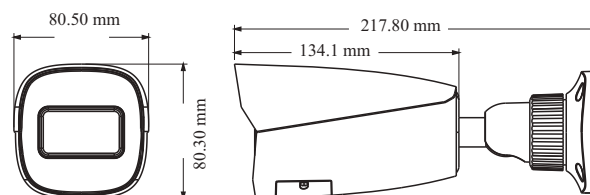

#### 8MP HD Bullet Network Camera

- H.265+/H.265/H.264+/H.264/MJPEG coding
- Max. resolution: 8MP ( 3840 × 2160 )
- ICR auto switch, true day / night vision
- 3D DNR, true WDR, HLC, BLC, smart IR and ROI coding
- 20~30m IR night view distance
- 1CH audio input
- Built-in micro SD card slot, up to 256GB
- DC12V/PoE power supply
- Support three streams
- IP 67
- Support mobile surveillance by smart phones with iOS and Android OS
- Intelligent analytics

IR Distance	20~30m
Protection Grade	IP 67
PoE	Yes (IEEE802.3af)
<b>Others</b>	
Power Supply	DC12V/PoE
Power Consumption	< 10W
Storage Conditions	- 30 °C ~ 65°C (-22°F~149°F), Humidity: less than 95 % (non-condensing)
Operating Conditions	- 30 °C ~ 60 °C (-22°F~140°F), Humidity: less than 95 % (non-condensing)
Dimensions ( mm )	217.8 × 80.5 × 80.3
Weight ( net )	Approx. 0.662KG
Installation	Ceiling mounting; Wall mounting
Certificate	CE, FCC
Environmental Protection	Complies with Directive EU RoHS, WEEE(2012/19/EU) , directive 94/62/EC and REACH(EC1907/2006)

### DIMENSIONS