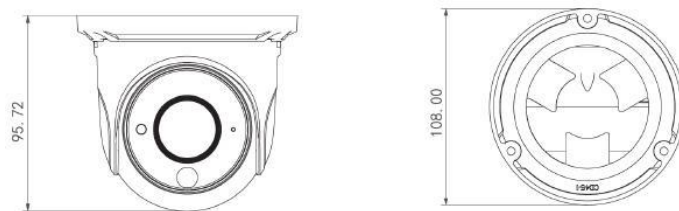

Protection Grade	IP 67
PoE	Yes (IEEE802.3af)
<b>Others</b>	
Power Supply	DC12V/PoE
Power Consumption	< 7.5W
Storage Conditions	- 30 °C ~ 65°C (-22°F~149°F), Humidity: less than 95 % (non-condensing)
Operating Conditions	- 30 °C ~ 60 °C (-22°F~140°F), Humidity: less than 95 % (non-condensing)
Dimensions ( mm )	Ø 108 × 95.72
Weight ( net )	Approx. 0.482KG
Installation	Ceiling mounting; Wall mounting
Certificate	CE, FCC
Environmental Protection	Complies with Directive EU RoHS, WEEE(2012/19/EU) , directive 94/62/EC and REACH(EC1907/2006)

### DIMENSIONS