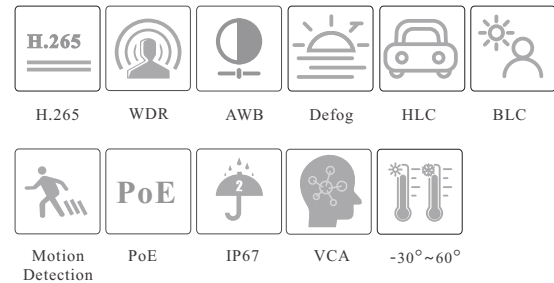

### SPECIFICATIONS

Model	VTC-E80S3			
<b>Specifications</b>				
<b>Camera</b>				
Image Sensor	1 / 2.8" CMOS			
Image Size	3840×2160			
Electronic Shutter	1 s ~ 1 / 100000 s			
Iris Type	Fixed Iris			
Min. Illumination	0.02 lux @ F1.6, AGC ON; 0 lux with IR			
Lens	2.8 mm @F1.6, Horizontal FoV:101°; Vertical FoV:53°; Diagonal FoV:120°			
Focus	Fixed			
Lens Mount	M12			
Day&Night	ICR			
Wide Dynamic Range	120dB			
BLC	Yes			
HLC	Yes			
Defog	Yes			
Digital NR	3D DNR			
Angle Adjustment	Pan: 0°~360°; Tilt:0°~75°; Rotation: 0°~360°			
<b>DORI Distance</b>				
Lens	Detect	Observe	Recognize	Identify
2.8mm	86.65m(284.28ft)	34.66m(113.71ft)	17.33m(56.85ft)	8.66m(28.41ft)
<b>Image</b>				
Video Compression	H.265+ / H.265 / H.264+ / H.264 / MJPEG			
H.264 Compression Standard	Baseline Profile/Main Profile/High Profile			
Resolution	8MP ( 3840 × 2160 ), 6MP( 3072 × 2048 ),5MP( 2592 × 1944), 4MP ( 2560 × 1520), 2K(2560 × 1440 ), 3MP(2304 × 1296), 1080P ( 1920 × 1080 ), 720P ( 1280 × 720 ), D1, CIF, 480 × 240			
Main Stream	60Hz : 8MP(1~20fps)/6MP/5MP/4MP/2K/3MP/1080P/720P(1~30fps) 50Hz : 8MP(1~20fps)/6MP/5MP/4MP/2K/3MP/1080P/720P(1~25fps)			
Sub Stream	60Hz: 720P(1~12fps)/D1/480 × 240(1~30fps) 50Hz: 720P/D1/480 × 240(1~25fps)			
Third Stream	60Hz: D1/CIF/480 × 240 (1~30fps) 50Hz: D1/CIF/480 × 240 (1~25fps)			
Bit Rate	64 Kbps ~ 12 Mbps			
Bit Rate Type	VBR / CBR			
Audio Compression	G711A / U			
Image Settings	ROI, Saturation, Brightness, Hue, Contrast, Wide Dynamic, image mirror, image flip, Sharpness, NR, etc. adjustable through client software or web browser			
ROI	Each ROI to be configured separately			
<b>Interfaces</b>				
Network	RJ45			
Video Output	No			
Audio	1CH built-in MIC; 1CH audio input			
Storage	Built-in micro SD card slot; up to 256GB			
Reset	Yes			
<b>Functions</b>				
Remote Monitoring	IE browser/ NVR / NVMS / mobile APP			
Online Connection	Support simultaneous monitoring for up to 10 users; Support multi-stream real time transmission			
Network Protocol	UDP, IPv4, IPv6, DHCP, NTP, RTSP, RTP, RTCP, PPPoE, DDNS, SMTP, FTP, SNMP,HTTP, 802.1x, UPnP, HTTPs, QoS			
Interface Protocol	ONVIF			
Storage	Network remote storage; micro SD card storage			
Smart Alarm	Motion detection; SD card error; SD card full			
Intelligent Analytics	Scene change, video blur detection, video color cast detection , line crossing detection, intrusion detection			
General function	Watermark, IP address filtering, video mask, heartbeat, password protection, corridor pattern, etc.			
IR Distance	20~30m			