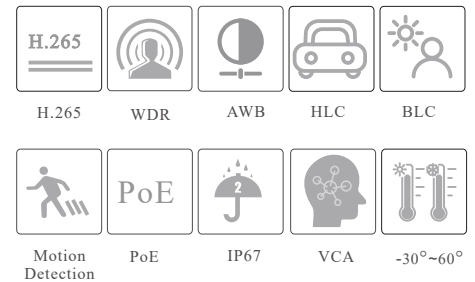

#### 2MP IR Water-proof Bullet Network Camera

- H.265+ /H.265 /H.264+ / H.264/ MJPEG coding
- Max.resolution: 2MP ( 1920 × 1080)
- ICR auto switch, true day / night vision
- 3D DNR, WDR, HLC, BLC, smart IR, etc.
- ROI coding
- 20~30m IR night view distance
- Built-in micro SD card slot, up to 256GB
- DC12V/PoE power supply
- IP 67 ingress protection
- Support dual streams
- Support remote monitoring by smart phones& tablet PCs with iOS and Android OS
- Intelligent analytics