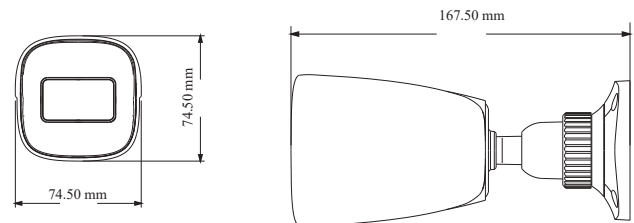

Others	
Power Supply	DC12V/PoE
Power Consumption	< 4.5W
Operating Environment	- 30 °C ~ 60 °C (-22°F~140°F); Humidity: less than 95 % (non-condensing)
Storage Environment	- 30 °C ~ 65 °C (-22°F~149°F), Humidity: less than 95 % (non-condensing)
Dimensions (mm)	167.5 × 74.5 × 74.5
Weight (net)	Approx. 0.38KG
Installation	Ceiling mounting; Wall mounting
Certificate	CE, FCC
Environmental Protection	Complies with Directive EU RoHS, WEEE(2012/19/EU) , directive 94/62/EC and REACH(EC1907/2006)

DIMENSIONS