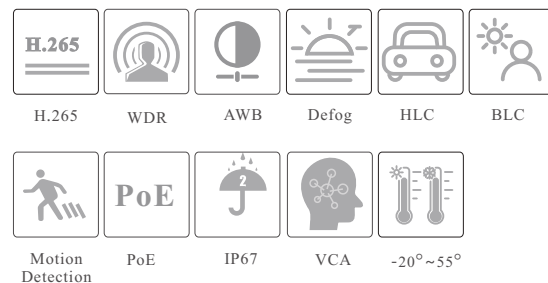

VTC-B20L

2MP IR Water-proof Bullet Network Camera

- 2MP (1920 × 1080) H.265 coding
- Max.resolution: 1920 × 1080
- ICR auto switch, true day / night, ROI coding
- 3D DNR, digital WDR, HLC, BLC, defog
- 10~20m IR night view distance
- DC12V/PoE power supply
- IP 67 ingress protection
- Support dual streams
- Support mobile surveillance by smart phones with iOS and Android OS
- Intelligent analytics: video blur detection, scene change detection, line crossing detection and region intrusion detection