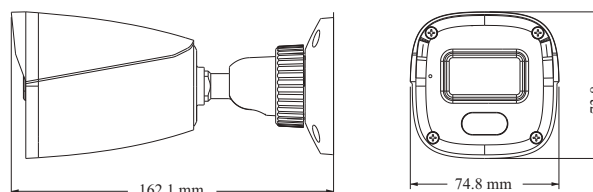

Others

Power Supply	DC12V/PoE
Power Consumption	< 5W
Operating Environment	- 20 °C ~ 55 °C (-4°F~131°F) Humidity: less than 95 % (non-condensing)
Dimensions (mm)	162.1 × 74.8 × 73.8
Weight (net)	Approx. 0.24KG
Installation	Ceiling mounting; Wall mounting
Certificate	CE, FCC
Environmental Protection	Complies with Directive EU RoHS, WEEE(2012/19/EU), directive 94/62/EC and REACH(EC1907/2006)

DIMENSIONS