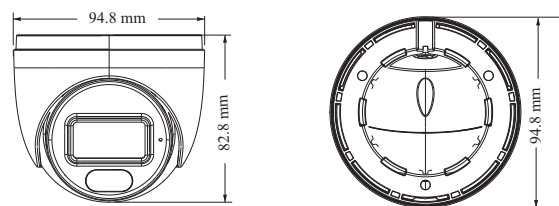

Others	
Power Supply	DC12V(PoE power supply optional)
Power Consumption	< 4 W
Operating Environment	- 20 °C ~ 55 °C (-4°F~131°F) Humidity: less than 95 % (non-condensing)
Dimensions (mm)	Φ 94.8 × 82.8
Weight (net)	Approx. 0.287KG
Installation	Ceiling mounting (Wall mounting available with the junction box and bracket)
Certificate	CE, FCC
Environmental Protection	Complies with Directive EU RoHS, WEEE(2012/19/EU) , directive 94/62/EC and REACH(EC1907/2006)

DIMENSIONS