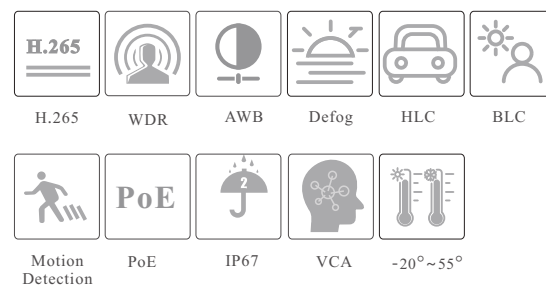

### SPECIFICATIONS

Specifications	Model	VTC-E20L
<b>Camera</b>		
Image Sensor		1 / 2.8 "CMOS
Image Size		1920×1080
Electronic Shutter		1s ~ 1 / 100000 s
Iris Type		Fixed Iris
Min. Illumination		0.0126 lux @F1.2, AGC ON; 0 lux with IR
Lens		2.8 mm @F2.2, H.FoV: 102°; V.FoV:54.7°; D.FoV:124.4°
Focus		Fixed
Lens Mount		M12
Wide Dynamic Range		Digital WDR
BLC		Yes
HLC		Yes
Defog		Yes
Digital NR		3D DNR
Angle Adjustment		Pan: 0°~360°; Tilt:0°~75°; Rotation: 0°~360°
<b>Image</b>		
Video Compression		H.265 / H.264
H.265 Compression Standard		Main Profile@Leve4.1 High Tier
Resolution		1080P ( 1920 × 1080 ), 720P ( 1280 × 720 ), D1, CIF
Main Stream		60Hz : 1080P/720P(1~30fps); 50Hz : 1080P/720P(1~25fps)
Sub Stream		60Hz : D1/CIF(1~30fps); 50Hz: D1/CIF (1~25fps)
Bit Rate		64 Kbps ~ 4 Mbps
Bit Rate Type		VBR / CBR
Image Settings		ROI, Saturation, Brightness, Hue, Contrast, Wide Dynamic, Sharpness, NR, etc. adjustable through client software or web browser
ROI		Each ROI to be configured separately
Audio Compression		G711A/U
<b>Interfaces</b>		
Network		RJ 45
Video Output		No
Audio		1CH built-in MIC
Storage		No
Hardware Reset		No
<b>Functions</b>		
Remote Monitoring		Web browsing, CMS remote control
Online Connection		Support simultaneous monitoring for up to 3 users; Support multi-stream real time transmission
Network Protocol		UDP, IPv4, IPv6, DHCP, NTP, RTSP, PPPoE, DDNS, SMTP, FTP, 802.1x, UPnP, HTTP, HTTPS, QoS
Interface Protocol		ONVIF
Storage		Network remote storage
Smart Alarm		Motion detection
Intelligent Analytics		Region intrusion detection, video blur detection, scene change detection and line crossing detection
General Function		Watermark, IP address filtering, video mask, heartbeat, illegal login lock
PoE		Optional (IEEE802.3af)
IR Distance		20m
Ingress Protection		IP 67