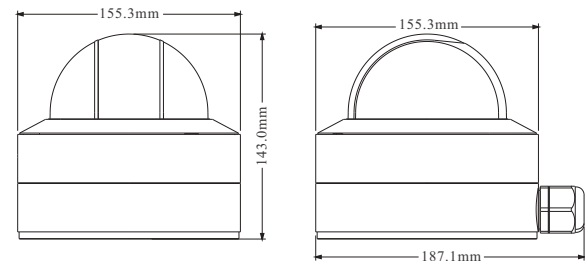

Functions	
Client Monitoring	Web Browser/ NVMS2.0/NVR/mobile APP
Web Browser	IE (plug-in required)/Google Chrome/Edge/Firefox/Safari
Online Connection	Support simultaneous monitoring for up to 10 users; Support multi-stream real time transmission
Network Protocol	UDP, IPv4, IPv6, DHCP, NTP, RTSP, RTP, RTCP, RTMP, PPPoE, DDNS, SMTP, FTP, SNMP, HTTP, 802.1x, UPnP, HTTPs, QoS
Interface Protocol	ONVIF
Storage	Network remote storage; micro SD card storage
Smart Alarm	Motion detection, sensor detection, SD card error, SD card full, IP address conflict, cable disconnection
General Function	Watermark, IP address filtering, video mask, heartbeat, password protection, image distortion correction, corridor pattern
PoE	Yes, IEEE802.3af
IR Distance	30~ 50 m
Ingress Protection	IP67&IK10
Others	
Power Supply	AC24V/DC12V/PoE
Power Consumption	< 11.5W
Operating Environment	- 50 °C ~ 60 °C (-58°F~140°F); Humidity: less than 95 % (non-condensing)
Storage Environment	- 50 °C ~ 65 °C (-58°F~149°F); Humidity: less than 95 % (non-condensing)
Dimensions (mm)	187.1 × 155.3 × 143
Weight (net)	Approx. 1.643KG
Installation	Ceiling mounting; Wall mounting
Certificate	CE, FCC
Environmental Protection	Complies with Directive EU RoHS, WEEE(2012/19/EU), directive 94/62/EC and REACH(EC1907/2006)

DIMENSIONS