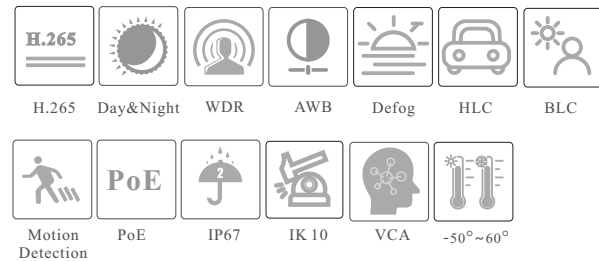

VTC-D41M3AF

4MP AI Dome Network Camera

- Smart H.265/H.265+/H.265/Smart H.264/H.264+/H.264/MJPEG coding
- Max. resolution: 2592 × 1520
- Starlight
- ICR auto switch, true day / night vision
- Up to 50m IR night view distance; motorized zoom lens
- 3D DNR, true WDR, HLC, BLC, Defog, NIR, Smart IR and ROI coding
- Support image distortion correction
- Built-in micro SD card slot; up to 256GB
- AC24V/DC12V/PoE power supply
- IP 67&IK10 ingress protection
- Support three streams
- Face Recognition & License Plate Detection