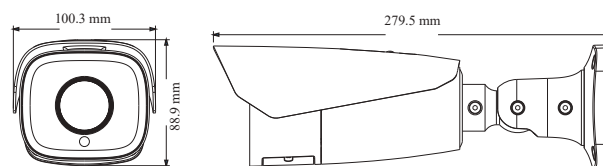

Online Connection	Support simultaneous monitoring for up to 10 users; Support multi-stream real time transmission	
Network Protocol	UDP, IPv4, IPv6, DHCP, NTP, RTSP, RTP, RTMP, RTCP, PPPoE, DDNS, SMTP, FTP, SNMP,HTTP, 802.1x, UPnP, HTTPs, HTTP POST, QoS	
Interface Protocol	ONVIF	
Storage	Network remote storage; micro SD card storage	
Smart Alarm	Motion detection, sensor detection, SD card error, SD card full, IP address conflict, cable disconnection	
General Function	Watermark, IP address filtering, video mask, heartbeat, password protection, image distortion correction, corridor pattern	
PoE	Yes , IEEE802.3af	
IR Distance	50 ~ 70 m	70 ~ 100 m
Ingress Protection	IP67	
Others		
Power Supply	DC12V/PoE	
Power Consumption	< 10W	
Storage Conditions	- 30 °C ~ 65 °C (-22°F~149°F), Humidity: less than 95 % (non-condensing)	
Operating Conditions	- 30 °C ~ 60 °C (-22°F~140°F), Humidity: less than 95 % (non-condensing)	
Dimensions (mm)	279.5 × 100.3 × 88.9	
Weight (net)	Approx. 1.04KG	
Installation	Ceiling mounting; Wall mounting	
Certificate	CE, FCC	
Environmental Protection	Directive EU RoHS, WEEE(2012/19/EU), directive 94/62/EC and REACH(EC1907/2006)	

DIMENSIONS