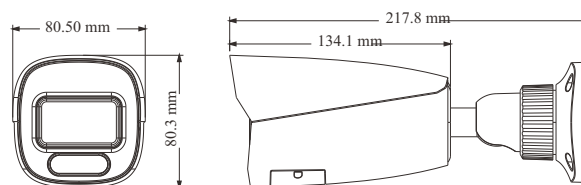

Protection Grade	IP66			
Intelligent Analytics				
Video Abnormality	Scene change detection, video blur detection, abnormal color detection			
Perimeter Detection	Line crossing detection (human/vehicle classification); Region intrusion/entrance/exiting detection (human/vehicle classification)			
Sound&Light Warning	Yes			
Other Events	Face detection and face capture, abandoned/missing object detection; heat map; target counting by line/area, heat map			
DORI Distance				
Lens	Detect	Observe	Recognize	Identify
2.8mm	80m(262ft)	32m(105ft)	16m(52ft)	8m(26ft)
3.6mm	91m(299ft)	36m(118ft)	18m(59ft)	9m(30ft)
Others				
Power Supply	DC12V/PoE			
Power Consumption	< 11.5W			
Storage Conditions	- 30 °C ~ 65 °C (-22°F~149°F), Humidity: less than 95 % (non-condensing)			
Operating Conditions	- 30 °C ~ 60 °C (-22°F~140°F), Humidity: less than 95 % (non-condensing)			
Dimensions (mm)	217.7 × 80.5 × 80.3			
Weight (net)	Approx. 0.68KG			
Installation	Ceiling mounting; wall mounting			
Certificate	CE, FCC			
Environmental Protection	Complies with Directive EU RoHS, WEEE(2012/19/EU), directive 94/62/EC and REACH(EC1907/2006)			

DIMENSIONS