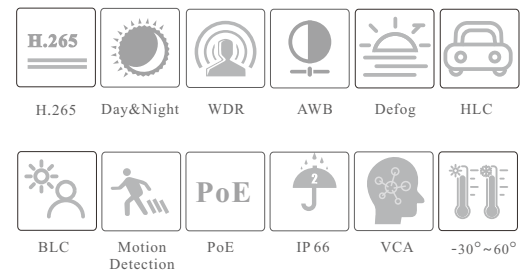

VTC-B80PA

8MP Dual Illumination AI Bullet Network Camera

- H.265+/H265/H.264+/H264/ MJPEG coding
- Max. resolution: 3840 × 2160
- ICR auto switch, true day / night
- 30 ~ 40m IR or white light range
- 3D DNR, true WDR, HLC, BLC, Defog and ROI coding
- 1CH audio input; 1CH audio output
- 1CH built-in speaker; 1CH built-in microphone
- Built-in micro SD card slot, up to 256GB
- DC12V/PoE power supply
- IP66 ingress protection
- Support three streams
- Intelligent analytics
- Blue and red light warning (flashing alternately)
- Support user-defined warning voice import