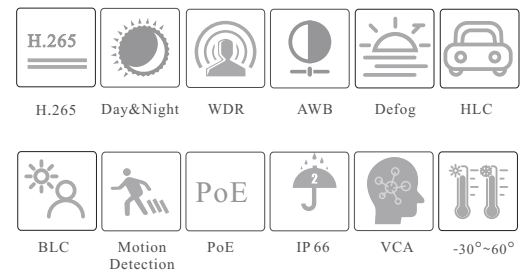

#### 5MP AI Bullet Network Camera

- 5MP (2592 × 1944) H.265 full real time coding
- Max. resolution: 2592 × 1944
- ICR auto switch, true day / night
- 30 ~ 50m IR night view distance; motorized zoom lens
- 3D DNR, true WDR, HLC, BLC, Defog and ROI coding
- 1CH audio input; 1CH audio output; 1CH speaker
- Built-in micro SD card slot, up to 256GB
- DC12V/PoE power supply
- IP66 ingress protection
- Support three streams
- P2P function optional
- Support remote monitoring by smart phones & tablet PCs with iOS and Android OS
- Intelligent analytics: abnormal video signal detection (scene change, video blur & video color cast detection), line crossing detection (human/vehicle classification), region intrusion/entrance/exiting detection (human/vehicle classification), sound and light warning