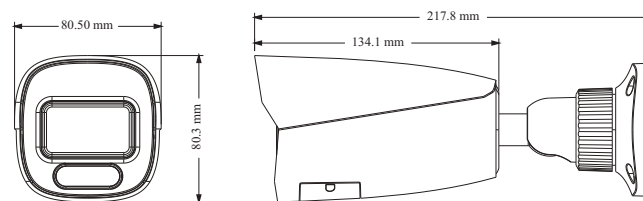

Perimeter Detection	Line crossing detection (human/vehicle classification); Region intrusion/ entrance/exiting detection (human/vehicle classification)
Sound&Light Warning	Yes
Others	
Power Supply	DC12V/PoE
Power Consumption	< 11W
Operating Environment	- 30 °C ~ 60 °C (-22°F~140°F) Humidity: less than 95 % (non-condensing)
Dimensions (mm)	217.8 × 80.5 × 80.3
Weight (net)	Approx. 0.65KG
Installation	Ceiling mounting; Wall mounting
Certificate	CE, FCC
Environmental Protection	Complies with Directive EU RoHS, WEEE(2012/19/EU), directive 94/62/EC and REACH(EC1907/2006)

DIMENSIONS