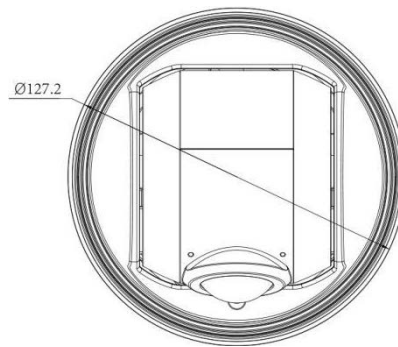

# 180° Panoramic H.265+ Mini Dome Network Camera

<b>System</b>	Storage	Support microSD/SDHC/SDXC Card Local Storage, up to 256G	
	Advanced Function	Heat Map, BLC, HLC, 2D DNR, 3D DNR, Defog, AWB, EIS, IP Address Filtering, AGC, Anti-flicker, Corridor Mode, Deblur, Watermark	
	SIP/VoIP Support	Yes, Voice & Video-over-IP	
	Event Trigger	Motion Detection, Network Disconnection, Audio Alarm, etc.	
	Event Action	FTP Upload, SMTP Upload, SD Card Record, SIP Phone, HTTP Notification, etc.	
	Video Analysis	Region Entrance, Region Exiting, Advanced Motion Detection, Tamper Detection, Line Crossing, Loitering, Human Detection, People Counting, Object Left, Object Removed	
	System Compatibility	ONVIF Profile G & Q & S & T, API	
<b>General</b>	Working Temperature	-40°C~60°C	
	Working Humidity	0~90%(Non-condensing)	
	Power Supply	PoE (802.3af) / DC 12V ± 10%	
	Power Consumption	5W MAX 8.5W MAX (With IR on)	5.5W MAX 9W MAX (With IR on)
	Weather Proof	Up to IP67-rated for Weather-resistant Performance	
	Housing	Vandal-proof IK10-rated Metal Housing	
	Weight	853g	
	Dimensions	Φ127mmX107mm	

# 180° Panoramic H.265+ Mini Dome Network Camera

## Structure Diagrams

Units: mm

## Accessories Support

A01 Pole Mount

Weight: 720g  
Dimensions: 170\*51.5\*152.6mm

A02 Internal Corner Bracket

Weight: 540g  
Dimensions: 170\*23.2\*205.3mm

A03 External Corner Bracket

Weight: 900g  
Dimensions: 170\*152.6\*76.3mm