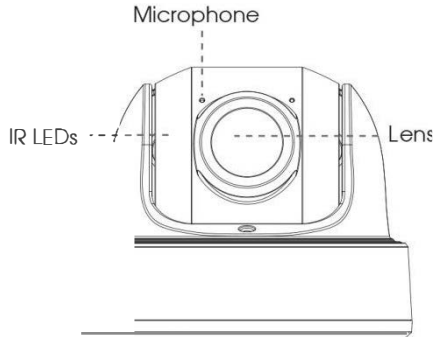

180° Panoramic H.265+ Mini Dome Network Camera

Structure Diagrams

Units: mm

Accessories Support

A01 Pole Mount

Weight: 720g
Dimensions: 170*51.5*152.6mm

A02 Internal Corner Bracket

Weight: 540g
Dimensions: 170*23.2*205.3mm

A03 External Corner Bracket

Weight: 900g
Dimensions: 170*152.6*76.3mm

A71 Wall Mount

Weight: 530g
Dimensions: 162*124*78 mm