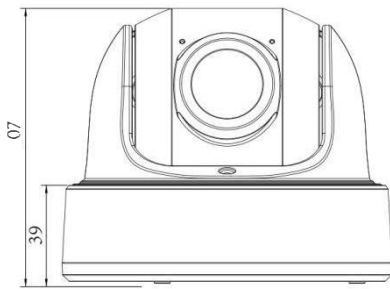

180° Panoramic H.265+ Mini Dome Network Camera

Structure Diagrams

Units: mm

Accessories Support

A01 Pole Mount

Weight: 720g
Dimensions: 170*51.5*152.6mm

A02 Internal Corner Bracket

Weight: 540g
Dimensions: 170*23.2*205.3mm

A03 External Corner Bracket

Weight: 900g
Dimensions: 170*152.6*76.3mm

A71 Wall Mount

Weight: 530g
Dimensions: 162*124*78 mm