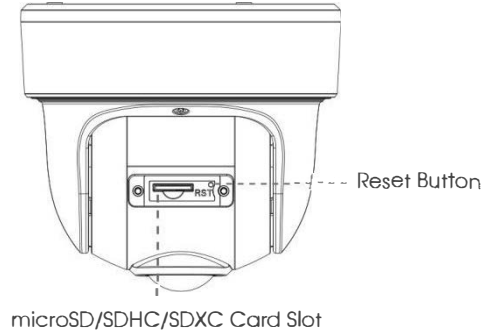

180° Panoramic H.265+ Mini Dome Network Camera

Structure Diagrams

Units: mm

Accessories Support

A01 Pole Mount

Weight: 720g
Dimensions: 170*51.5*152.6mm

A02 Internal Corner Bracket

Weight: 540g
Dimensions: 170*23.2*205.3mm

A03 External Corner Bracket

Weight: 900g
Dimensions: 170*152.6*76.3mm

A71 Wall Mount

Weight: 530g
Dimensions: 162*124*78 mm