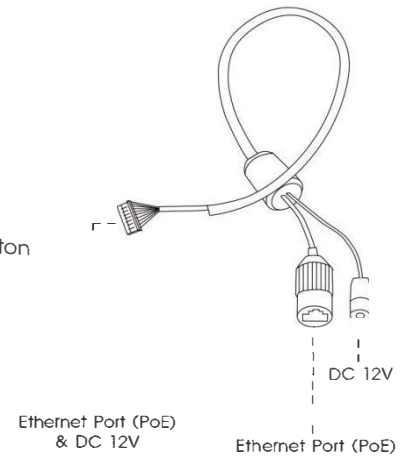

180° Panoramic H.265+ Mini Dome Network Camera

Structure Diagrams

Units: mm

Accessories Support

A01 Pole Mount

Weight: 720g
Dimensions: 170*51.5*152.6mm

A02 Internal Corner Bracket

Weight: 540g
Dimensions: 170*23.2*205.3mm

A03 External Corner Bracket

Weight: 900g
Dimensions: 170*152.6*76.3mm

A71 Wall Mount

Weight: 530g
Dimensions: 162*124*78 mm