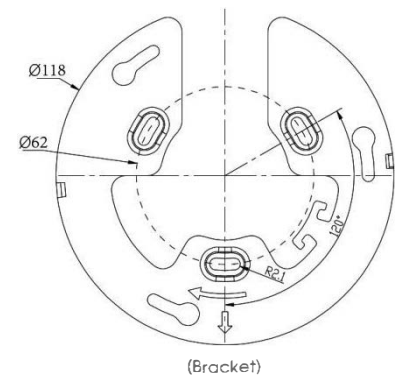

# 180° Panoramic H.265+ Mini Dome Network Camera

<b>System</b>	Storage	Support microSD/SDHC/SDXC Card Local Storage, up to 256G	
	Advanced Function	Heat Map, BLC, HLC, 2D DNR, 3D DNR, Defog, AWB, EIS, IP Address Filtering, AGC, Anti-flicker, Corridor Mode, Deblur, Watermark	
	SIP/VoIP Support	Yes, Voice & Video-over-IP	
	Event Trigger	Motion Detection, Network Disconnection, Audio Alarm, etc.	
	Event Action	FTP Upload, SMTP Upload, SD Card Record, SIP Phone, HTTP Notification, etc.	
	Video Analysis	Region Entrance, Region Exiting, Advanced Motion Detection, Tamper Detection, Line Crossing, Loitering, Human Detection, People Counting, Object Left, Object Removed	
	System Compatibility	ONVIF Profile G & Q & S & T, API	
<b>General</b>	Working Temperature	-40°C~60°C	
	Working Humidity	0~90%(Non-condensing)	
	Power Supply	PoE (802.3af) / DC 12V ± 10%	
	Power Consumption	5W MAX 8.5W MAX (With IR on)	5.5W MAX 9W MAX (With IR on)
	Weather Proof	Up to IP67-rated for Weather-resistant Performance	
	Housing	Vandal-proof IK10-rated Metal Housing	
	Weight	853g	
	Dimensions	Φ127mmX107mm	

# 180° Panoramic H.265+ Mini Dome Network Camera

## Structure Diagrams

Units: mm

## Accessories Support

A01 Pole Mount

Weight: 720g  
Dimensions: 170\*51.5\*152.6mm

A02 Internal Corner Bracket

Weight: 540g  
Dimensions: 170\*23.2\*205.3mm

A03 External Corner Bracket

Weight: 900g  
Dimensions: 170\*152.6\*76.3mm