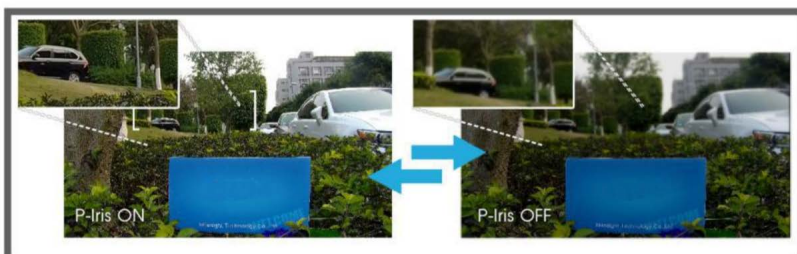

P-Iris

By adjusting the most suitable aperture position, to fully use the best part of the lens, P-Iris can control iris more precisely, offering no diffraction under strong light to give you a more clear scene with depth of view.