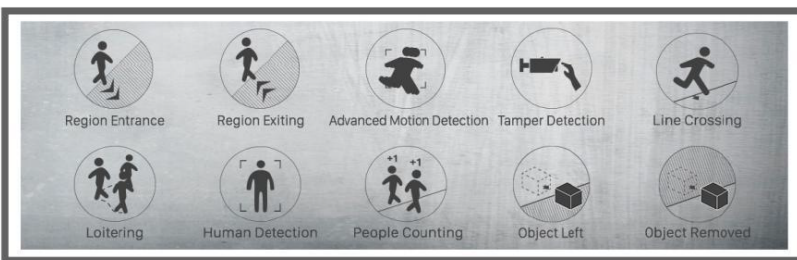

## KEY FEATURES

- ▶ **Smart Stream** (Bandwidth, storage and bit rate save with Smart Stream ON, eg, H.265+ save 70%~80% bandwidth of H.264.)
- ▶ **Smart IR II** (Combining the High Beam and Low Beam to adjust IR intensity different lighting conditions.)
- ▶ **HLC** (High Light Compensation. Improving image visibility under strong light sources.)
- ▶ **Defog** (Defog technology. Restoring clear images in hazy and foggy weather.)
- ▶ **Integrated Cable Management** (Combining the power interface, PoE port, and other interfaces in the base neatly)
- ▶ **256G** (Support ultra-large external micro SD/SDHC/SDXC card storage up to 256G)

### Video Content Analysis

VCA with 10 detection modes provides advanced, accurate smart video analysis for network cameras, ending the comprehensive surveillance function and quicker response to different monitoring scenes.

### P-Iris

By adjusting the most suitable aperture position, to fully use the best part of the lens, P-Iris can control iris more precisely, offering no diffraction under strong light to give you a more clear scene with depth of view.