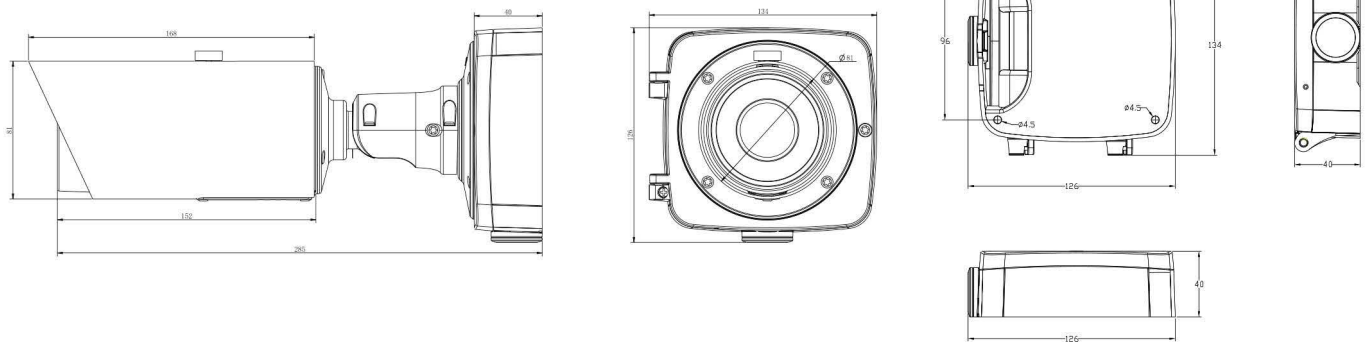

## Structure Diagrams

Units: mm

## Accessories Support

**A01 Pole Mount**  
Weight: 720g  
Dimensions: 170\*51.5\*152.6mm

**A02 Internal Corner Bracket**  
Weight: 540g  
Dimensions: 170\*23.2\*205.3mm

**A03 External Corner Bracket**  
Weight: 900g  
Dimensions: 170\*152.6\*76.3mm