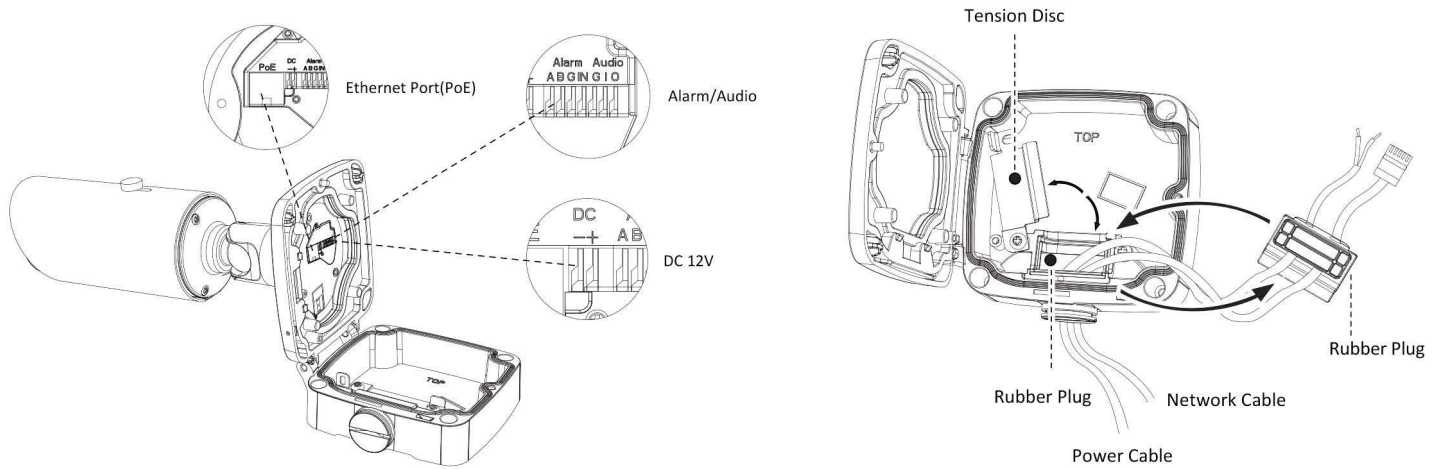

4K H.265 Motorized Pro Bullet Network Camera

Structure Diagrams

Units: mm

Accessories Support

A01 Pole Mount
Weight: 720g
Dimensions: 170*51.5*152.6mm

A02 Internal Corner Bracket
Weight: 540g
Dimensions: 170*23.2*205.3mm

A03 External Corner Bracket
Weight: 900g
Dimensions: 170*152.6*76.3mm

A62 Junction Box
Weight: 510g
Dimensions: 134*127*40mm