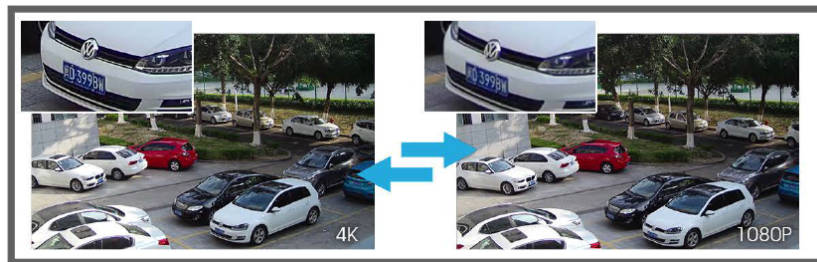

### Video Content Analysis

VCA with 10 detection modes provides advanced, accurate smart video analysis for network cameras, ending the comprehensive surveillance function and quicker response to different monitoring scenes.