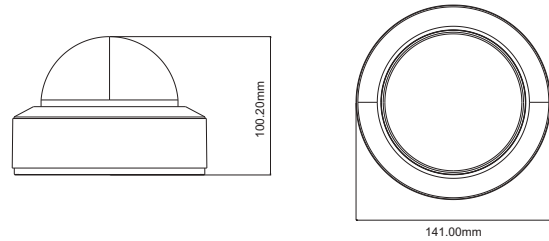

SPECIFICATIONS

Model	VTC-D501AF
Specifications	
Camera	
Image Sensor	1 / 2.7 "CMOS
Resolution	5MP
Image Size	2560 x 1936
Video Output	AHD / TVI / CVI / CVBS
Image System	PAL / NTSC
Electronic Shutter	Auto
IR Distance	20 ~ 30 m
Frame Rate	5MP @20fps
Min. Illumination	Color : 0.01 lux@F1.2, AGC ON; B/W : 0 lux with IR
Lens	2.8~12 mm (motorized)
Lens Mount	D14
S / N Ratio	≥52dB (AGC OFF)
Ingress Protection	IP67&IK10
Functions	
Function Control	OSD (COC Control)
Day & Night	ICR
Digital WDR	Yes
Digital NR	Yes
AGC	Yes
Auto White Balance	Yes
BLC	Yes
LSC	Yes
Defog	No
HLC	Yes
Sharpness	Yes
Mirror	Yes
Smart IR	Yes
Image Setting	Yes
Defect Correction	Yes
Language	13 languages
Angle Adjustment	Pan: 0°~345°; Tilt: 0°~77°; Rotation: 0°~345°
Others	
Power Supply	DC12V (± 10%)
Power Consumption	IR OFF : < 1W; IR ON : < 6W
Working Environment	- 30 °C ~ 50 °C, 10 % ~ 90 % (relative humidity)
Dimensions (mm)	Φ 141 x 100.2
Weight (net)	Approx. 0.83KG

DIMENSIONS