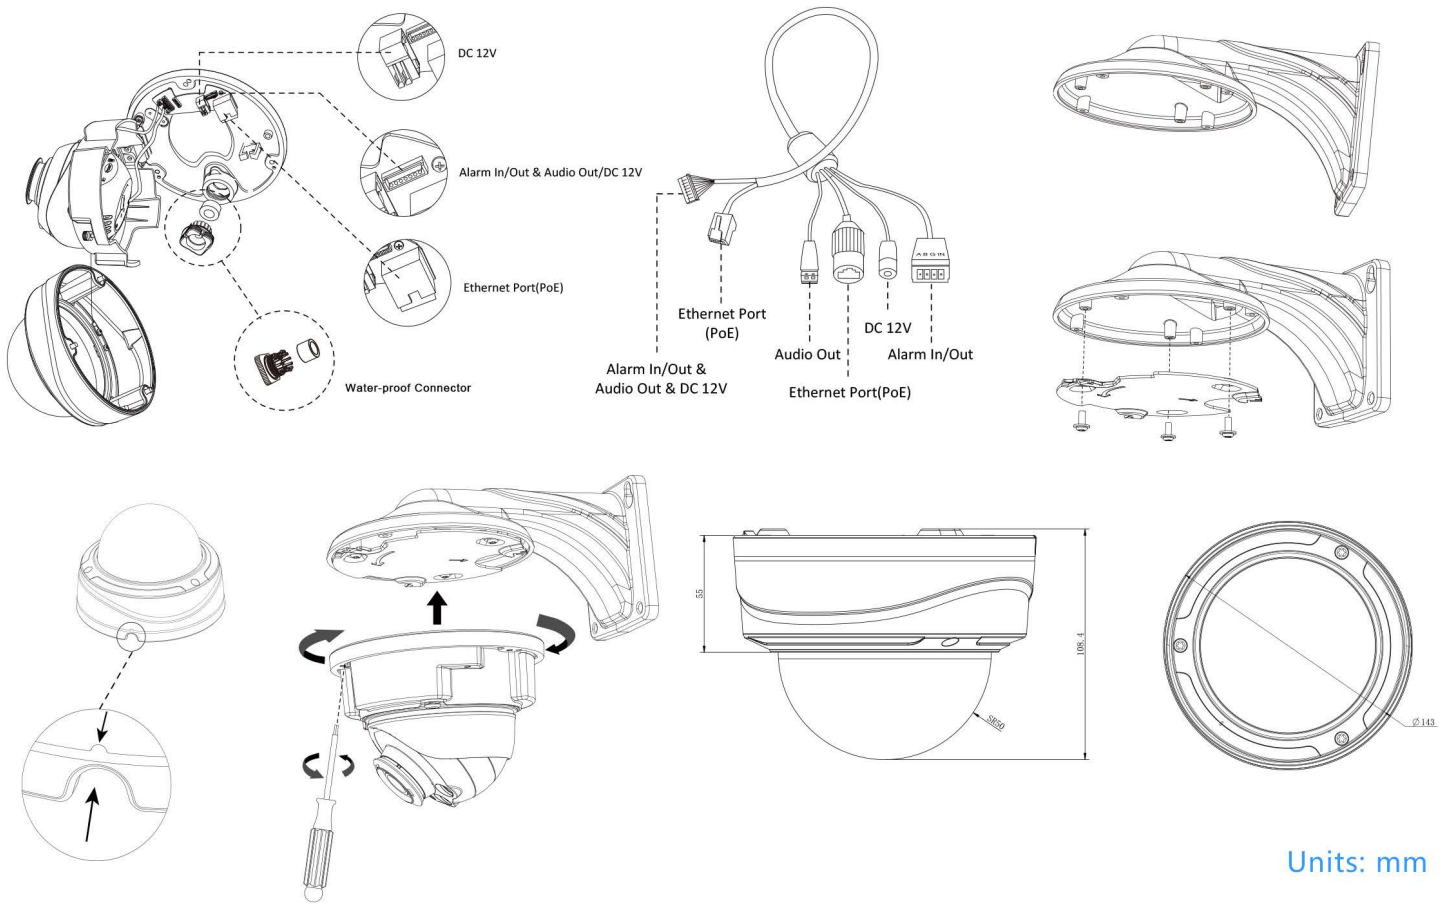

Clamshell Design

Aiming to reduce the installation troubles to the least, creatively introduces the clamshell design to the dome base. This revolutionary innovation enlarges the space to make cable connection a piece of cake, greatly saving efforts for installers.

4K H.265 Motorized Pro Dome Network Camera

Structure Diagrams

Accessories Support

A01 Pole Mount

Weight: 720g
Dimensions: 170*51.5*152.6mm

A02 Internal Corner Bracket

Weight: 540g
Dimensions: 170*23.2*205.3mm

A03 External Corner Bracket

Weight: 900g
Dimensions: 170*152.6*76.3mm

A72 Wall Mount

Weight: 560g
Dimensions: 240*160*136mm

AC-72 Smoked Dome Cover

For concealing where a camera is pointed

A75 Junction Box

Weight: 200g
Dimensions: 155.5*167*33.5mm

A76 Pendant Mount

Weight: 620g
Dimensions: 136*L (L is default as 300mm, also can be extended with A76-L)

A76-L Extension Lever

Weight: 315g
Dimensions: 34*300mm

Units: mm