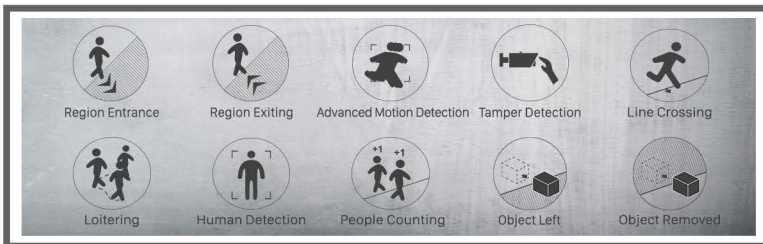

Video Content Analysis

VCA with 10 detection modes provides advanced, accurate smart video analysis for network cameras, enabling the comprehensive surveillance function and quicker response to different monitoring scenes.

120dB Super WDR

Sensor-based WDR technology allows the camera to record greater scene details with true color reproduction even under the extreme back light and high contrast conditions. The ratio that the brightest light signal values divided by the darkest light signal values is up to 120dB.