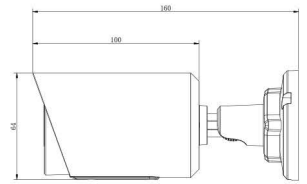

Cable Out Version