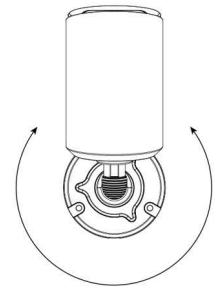

H.265 Vandal-proof Mini Bullet Network Camera

Structure Diagrams

Junction Box Version

Cable Out Version

Light Sensor
IR LEDs

Units: mm

Accessories Support

A01 Pole Mount

Weight: 720g
Dimensions: 170*51.5*152.6mm

A02 Internal Corner Bracket

Weight: 540g
Dimensions: 170*23.2*205.3mm

A03 External Corner Bracket

Weight: 900g
Dimensions: 170*152.6*76.3mm