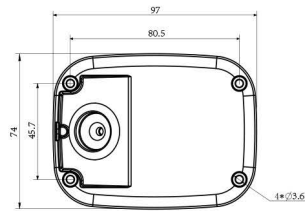

Light Sensor
IR LEDs