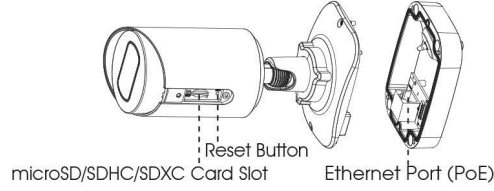

Structure Diagrams

Junction Box Version