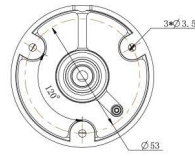

H.265 Vandal-proof Mini Bullet Network Camera

Structure Diagrams

Junction Box Version

Cable Out Version

Light Sensor
IR LEDs

Units: mm

Accessories Support

A01 Pole Mount

Weight: 720g
Dimensions: 170*51.5*152.6mm

A02 Internal Corner Bracket

Weight: 540g
Dimensions: 170*23.2*205.3mm

A03 External Corner Bracket

Weight: 900g
Dimensions: 170*152.6*76.3mm