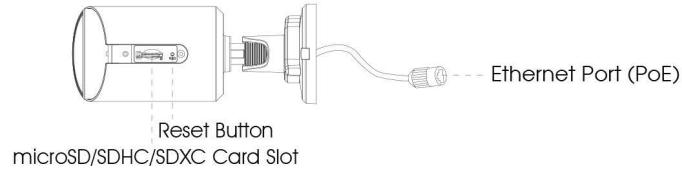

H.265 Vandal-proof Mini Bullet Network Camera

Structure Diagrams

Junction Box Version

Cable Out Version

Light Sensor
IR LEDs

Units: mm

Accessories Support

A01 Pole Mount