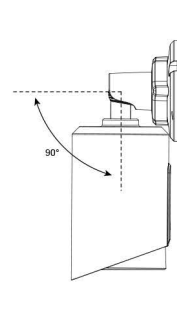

Light Sensor
IR LEDs