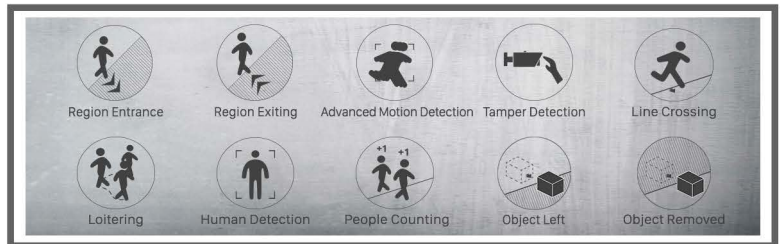

2/5 Megapixel H.265 Vandal-proof Mini Bullet Network Camera

DI-VMB20/ DI-VMB50

KEY FEATURES

- ▶ **Smart Stream** (Bandwidth, storage and bit rate save with Smart Stream ON, eg, H.265+ save 70%~80% bandwidth of H.264.)
- ▶ **Powerful IR LEDs** (Equipped with 3rd generation dot matrix IR LEDs, guaranteeing excellent image quality, long lifespan and energy efficiency.)
- ▶ **Advanced Functions** (Boasting to support various advanced functions such as HLC, Defog, ROI.)
- ▶ **256G** (Supporting ultra-large external micro-SD/SDHC/SDXC card storage up to 256G.)
- ▶ **Adjustable 3-Axis Bracket** (Providing a robust mounting platform for angle adjustments on a 3-axis plane.)

Video Content Analysis

VCA with 10 detection modes provides advanced, accurate smart video analysis for network cameras, enabling the comprehensive surveillance function and quicker response to different monitoring scenes.

140dB Super WDR

Sensor-based WDR technology allows the camera to record greater scene details with true color reproduction even under the extreme back light and high contrast conditions. The ratio that the brightest light signal values divided by the darkest light signal values is up to 140dB.