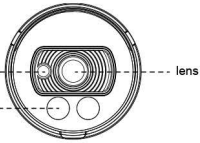

H.265 Vandal-proof Mini Bullet Network Camera

Structure Diagrams

Junction Box Version

Cable Out Version

Light Sensor
IR LEDs

Units: mm

Accessories Support

A01 Pole Mount

Weight: 720g
Dimensions: 170*51.5*152.6mm

A02 Internal Corner Bracket

Weight: 540g
Dimensions: 170*23.2*205.3mm

A03 External Corner Bracket

Weight: 900g
Dimensions: 170*152.6*76.3mm