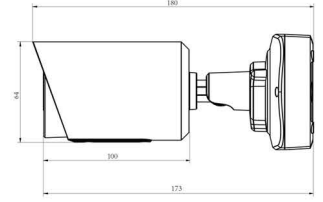

Structure Diagrams

Junction Box Version