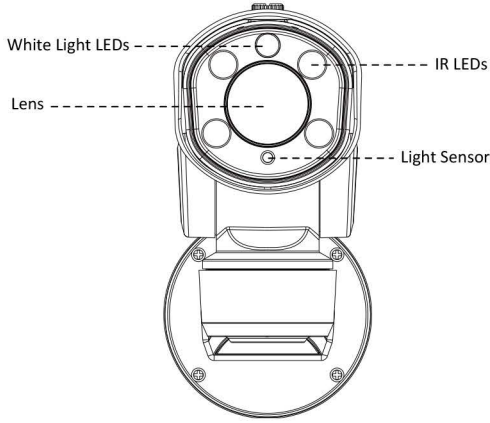

12x H.265 Mini (PoE) PTZ Bullet Network Camera

Structure Diagrams

Wall Mount: