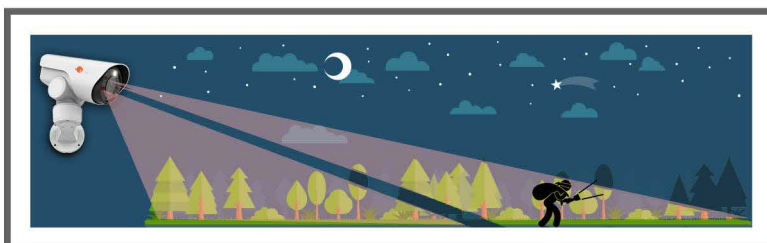

IR LEDs & White LED

Enable 100 meters distinct images at night with IR LEDs as well as express alarm and deliver colorful surveillance with the White LED.