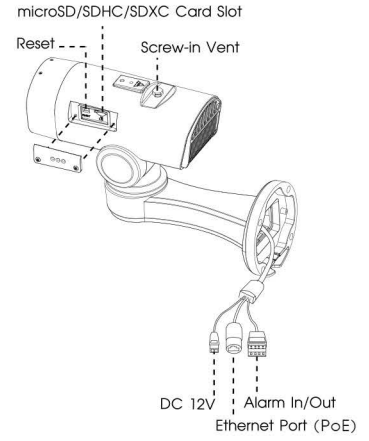

12x H.265 Mini (PoE) PTZ Bullet Network Camera

Structure Diagrams

Wall Mount: