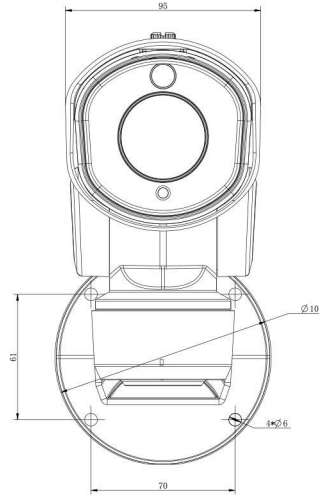

12x H.265 Mini (PoE) PTZ Bullet Network Camera

Structure Diagrams

Wall Mount: