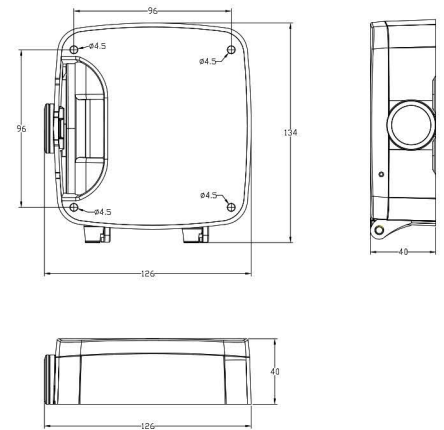

Pedestal Mount:

Units: mm

Accessories Support

A01 Pole Mount

Weight: 720g
Dimensions: 170*51.5*152.6mm

A62 Junction Box

Weight: 510g
Dimensions: 134*127*40mm