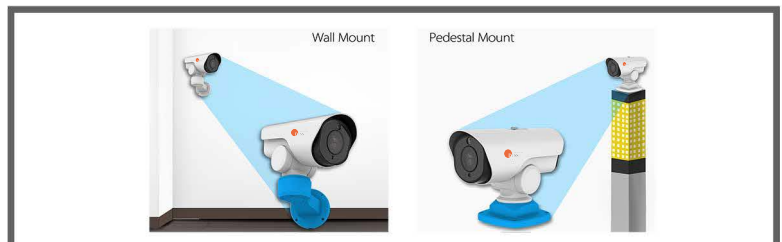

## KEY FEATURES

- ▶ Smart Stream (Bandwidth, storage and bit rate save with Smart Stream ON, eg. H.265+ save 70%~80% bandwidth of H.264.)
- ▶ Smart IR II (Combining the High Beam and Low Beam to adjust IR intensity different lighting conditions.)
- ▶ 140dB Super WDR (Excellent performance even when the ratio of the luminosity of brightest and darkest is up to 140dB.)
- ▶ Video Content Analysis (With 10 detection modes, VCA greatly enhances the performance bringing comprehensive surveillance function.)
- ▶ Smart PTZ Motion Detection (Pan and tilt to the position of motion detected area automatically and zoom in synchronously.)
- ▶ 255 Preset Positions (The user can easily control the lens position via mouse to monitor interested area and set up to 255 preset positions for patrolling.)
- ▶ Keyboard Control (Short keys for PTZ control via Keyboard.)
- ▶ Breathable Screw-in Vent ( High weather-proof and air permeable performance to reduce fogging, condensation and eliminate moisture.)

### 0.002Lux Ultra Low-light

The starlight camera is able to deliver high detailed color images even in low light environment reaching 0.002Lux(Color) or 0Lux(B/W), and near infrared light environments without any supplementary lighting.

### Flexible Installation Modes

With two installation modes of Wall Mount and Pedestal Mount, the PTZ camera, to a greater extent, meets different installation needs for different application scenarios.