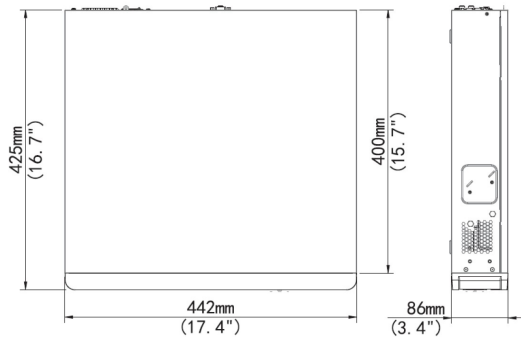

Rear Panel

Dimensions

Specification

Model		DI-216P4-H.265
Video / Audio Input		
IP Video Input	16-ch	
Two-way Audio Input	1-ch, RCA	
Network		
Incoming Bandwidth	160Mbps	
Outgoing Bandwidth	320Mbps	
Remote Users	128	
Video / Audio Output		
HDMI / VGA Output	HDMI 1 / VGA: 1920 x 1080P / 1600 x 1200 / 1280 x 1024 / 1280 x 720 / 1024 x 768 HDMI 2 : 4K(3840 x 2160), 1920x 1080 / 1600 x 1200 / 1280 x 1024 / 1280 x 720	
Recording Resolution	12MP /8MP /6MP /5MP /4MP /3MP /1080P /960P /720P /D1 /2CIF /CIF	
Audio Output	1-ch, RCA	
Synchronous Playback	16-ch	
Decoding		
Compression	H.265 / H.264	
Live view/ Playback	12MP /8MP /6MP /5MP /4MP /3MP /1080p /960p /720p /D1 /2CIF /CIF	
Capability	4 x 12MP@20, 4 x 4K@30, 8 x 4MP @20, 16 x 1080P @25, 32 x 720P @25	
Hard Disk		
SATA	4 SATA interfaces	
Capacity	Up to 8TB for each disk	
External Interface		
Network Interface	1 RJ-45 10M/100M/1000M self-adaptive Ethernet Interface	
Serial Interface	1 x RS485	
USB Interface	Rear panel: 1 x USB3.0 , 2 x USB2.0	
Alarm In	16-ch	
Alarm Out	4-ch	
Power Output	12 VDC	
PoE		
Interface	16 independent 100Mbps PoE network interfaces	
Max Power	Max 30W for single port Max 200W in total (12.5W for each)	
Supported Standard	IEEE 802.3af / at	
General		
Power Supply	100 ~ 240 V AC	
Consumption (with out HDD)	≤ 20 W	
Working Temperature	-10°C ~ + 55°C (+14°F ~ +131°F)	
Working Humidity	10% ~ 90%	
Dimensions	86 mm × 442mm × 425 mm	
Weight (with out HDD)	≤ 5.24Kg	