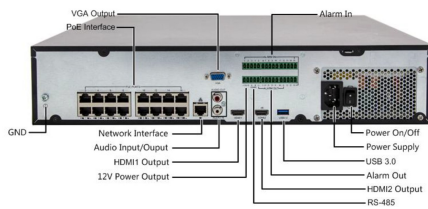

DI-216P4-H.265

Key Features

- 16-channel input
- Third-party IP cameras supported with ONVIF conformance
- Support 2-ch HDMI, 1-ch VGA, HDMI 2 at up to 4K(3840x2160) resolution
- Up to 12 Megapixels resolution recording
- Support H.265 / H.264 video formats
- Accurate retrieval, instant playback
- 4 SATA HDDs, Up to 8TB for each HDD
- Support various VCA detection alarm and VCA search
- Support for 12V Power output
- Plug & Play with up to 16 independent PoE network interfaces
- Support for P2P, UPnP, NTP, DHCP, PPPoE
- Support for mobile client access

Rear Panel

Dimensions

Specification