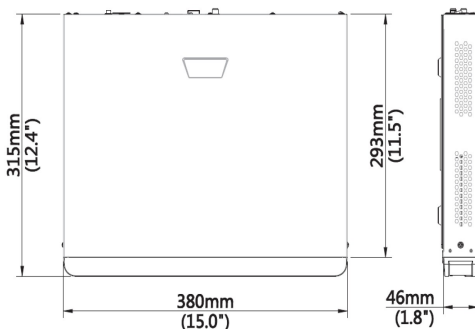

Rear Panel

Dimensions

Specification

| | | |
|------------------------------|---|-----------------------|
| Model | | DI-208P2-H.265 |
| Video / Audio Input | | |
| IP Video Input | 8-ch | |
| Two-way Audio Input | 1-ch, RCA | |
| Network | | |
| Incoming Bandwidth | 80Mbps | |
| Outgoing Bandwidth | 160Mbps | |
| Remote Users | 128 | |
| Video / Audio Output | | |
| HDMI / VGA Output | VGA: 1920 x 1080P / 1600 x 1200 / 1280 x 1024 / 1280 x 720 / 1024 x 768 | |
| | HDMI : 4K(3840 x 2160), 1920x 1080 / 1600 x 1200 / 1280 x 1024 / 1280 x 720 | |
| Recording Resolution | 12MP /8MP /6MP /5MP /4MP /3MP /1080p /960p /720p /D1 /2CIF /CIF | |
| Audio Output | 1-ch, RCA | |
| Synchronous Playback | 8-ch | |
| Decoding | | |
| Compression | H.265 / H.264 | |
| Live view/ Playback | 12MP /8MP /6MP /5MP /4MP /3MP /1080p /960p /720p /D1 /2CIF /CIF | |
| Capability | 4 x 12MP@20, 4 x 4K@30, 8 x 4MP @30, 16 x 1080P @30 | |
| Hard Disk | | |
| SATA | 2 SATA interfaces | |
| Capacity | Up to 8TB for each disk | |
| External Interface | | |
| Network Interface | 1 RJ-45 10M/100M/1000M self-adaptive Ethernet Interface | |
| USB Interface | Rear panel: 1 x USB3.0 , 2 x USB2.0 | |
| Alarm In | 4-ch | |
| Alarm Out | 1-ch | |
| PoE | | |
| Interface | 8 x PoE network interface | |
| Max Power | Max 30W for single port | |
| | Max 130W in total (16.25W for each) | |
| Supported Standard | IEEE 802.3af / at | |
| General | | |
| Power Supply | 100 ~ 240 V AC | |
| Consumption (with out HDD) | ≤ 20 W | |
| Working Temperature | -10°C ~ + 55°C (+14°F ~ +131°F) | |
| Working Humidity | 10% ~ 90% | |
| Dimensions | 46 mm × 380mm × 315 mm | |
| Weight (with out HDD) | ≤ 2.42Kg | |