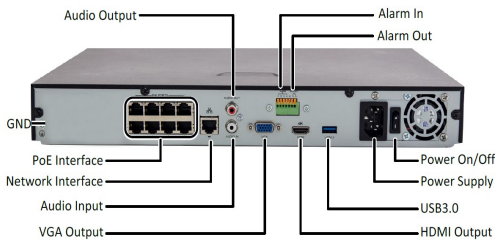

Key Features

- 8 -channel input
- Third-party IP cameras supported with ONVIF conformance
- Support 2-ch HDMI, 1-ch VGA, HDMI 2 at up to 4K(3840x2160) resolution
- Up to 12 Megapixels resolution recording
- Support H.265 / H.264 video formats
- Accurate retrieval, instant playback
- Support various VCA detection alarm and VCA search
- Plug & Play with up to 8 independent PoE network interfaces
- Support for P2P, UPnP, NTP, DHCP, PPPoE
- Support for mobile client access

Rear Panel

Dimensions

Specification

Model		DI-208P2-H.265
Video / Audio Input		
IP Video Input	8-ch	
Two-way Audio Input	1-ch, RCA	
Network		
Incoming Bandwidth	80Mbps	
Outgoing Bandwidth	160Mbps	
Remote Users	128	
Video / Audio Output		
HDMI / VGA Output	VGA: 1920 x 1080P / 1600 x 1200 / 1280 x 1024 / 1280 x 720 / 1024 x 768	
	HDMI : 4K(3840 x 2160), 1920x 1080 / 1600 x 1200 / 1280 x 1024 / 1280 x 720	
Recording Resolution	12MP /8MP /6MP /5MP /4MP /3MP /1080p /960p /720p /D1 /2CIF /CIF	
Audio Output	1-ch, RCA	
Synchronous Playback	8-ch	
Decoding		
Compression	H.265 / H.264	
Live view/ Playback	12MP /8MP /6MP /5MP /4MP /3MP /1080p /960p /720p /D1 /2CIF /CIF	
Capability	4 x 12MP@20, 4 x 4K@30, 8 x 4MP @30, 16 x 1080P @30	
Hard Disk		
SATA	2 SATA interfaces	
Capacity	Up to 8TB for each disk	
External Interface		
Network Interface	1 RJ-45 10M/100M/1000M self-adaptive Ethernet Interface	
USB Interface	Rear panel: 1 x USB3.0 , 2 x USB2.0	
Alarm In	4-ch	
Alarm Out	1-ch	
PoE		
Interface	8 x PoE network interface	
Max Power	Max 30W for single port	
	Max 130W in total (16.25W for each)	
Supported Standard	IEEE 802.3af / at	
General		
Power Supply	100 ~ 240 V AC	
Consumption (with out HDD)	≤ 20 W	
Working Temperature	-10°C ~ + 55°C (+14°F ~ +131°F)	
Working Humidity	10% ~ 90%	
Dimensions	46 mm × 380mm × 315 mm	
Weight (with out HDD)	≤ 2.42Kg