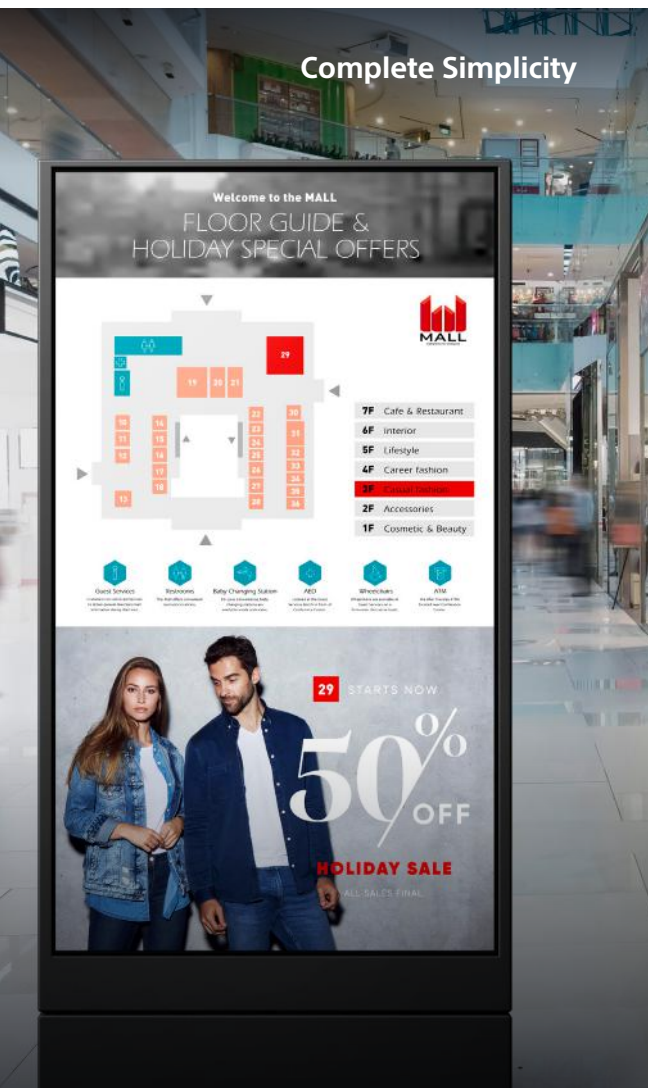

Complete Simplicity

Strong performance

With new functionalities such as Wi-Fi 5GHz Support, Apple AirPlay, Chromecast built-in, DICOM, the BRAVIA performance is stronger than ever before.

Elegant design

With the sleek new design, your BRAVIA will add a perfectly sophisticated touch to any environment.

Versatile control options

Easily control your BRAVIA remotely – including on/off, input signal select and adjust volume – via IP or via RS-232C. For quick operation in meetings or for digital signage, it takes just one click to change to your chosen default settings.

Automatic on/off feature

Easily program your BRAVIA with the On Timer feature to automatically turn your BRAVIA on or off.

Mode portrait and 24/7 capability

For greater signage impact, the BRAVIA Display can be used in both in portrait orientation and operate 24/7.

Professional Mode

There is now more control to disable input or remote control, remove labels and block buttons; customize and store display settings and features, add security then copy them easily from display to display via USB flash memory.