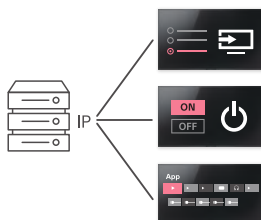

Over 100 REST APIs for remote monitoring and control

With more than 100 REST APIs built-in, monitoring and controls from remote locations and integration with external systems are available. We also provide a free app that enables control of the display via IP.