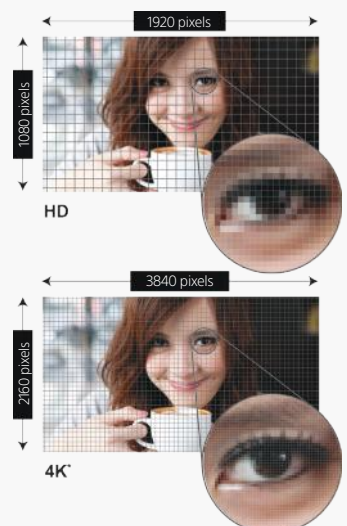

New functionality**

Discover a new world of possibilities with the new BRAVIA functionality. From easily mirroring your content into your BRAVIA with Apple AirPlay and Chromecast-built in, to using DICOM, and supporting the Wi-Fi 5GHz.