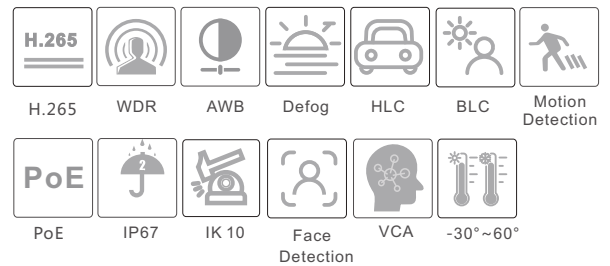

# VTC-D21A3

2MP HD Face Capture Dome Network Camera

- Starlight
- 1080P ( 1920 × 1080 ) @30fps
- Support SMART H.265/H.264 coding
- Motorized zoom lens
- 3D DNR, true WDR, HLC, BLC and ROI coding
- Built-in micro SD card slot, up to 128GB
- 1CH audio input; 1CH audio output; 1CH built-in MIC
- DC12V/PoE power supply
- IP67& IK10
- P2P function optional
- Support three streams
- Support mobile surveillance by smart phones or tablet PCs with iOS and Android OS
- Intelligent analytics: exception detection(scene change, video blur and video color cast detection), face detection and face capture