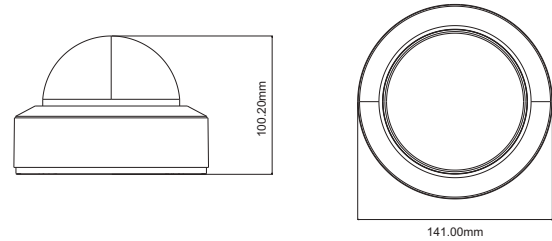

# VTC-D21A3

2MP HD Face Capture Dome Network Camera

- Starlight
- 1080P ( 1920 × 1080 ) @30fps
- Support SMART H.265/H.264 coding
- Motorized zoom lens
- 3D DNR, true WDR, HLC, BLC and ROI coding
- Built-in micro SD card slot, up to 128GB
- 1CH audio input; 1CH audio output; 1CH built-in MIC
- DC12V/PoE power supply
- IP67& IK10
- P2P function optional
- Support three streams
- Support mobile surveillance by smart phones or tablet PCs with iOS and Android OS
- Intelligent analytics: exception detection(scene change, video blur and video color cast detection), face detection and face capture

### DIMENSIONS