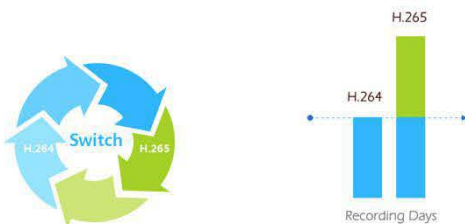

4K H.265 PoE NVR 1000 Series

BC-N109P4

KEY FEATURES

- ▶ **Powerful Decoding Capacity** (Maximum support 8, 1080P or 4, 720P network cameras viewing at the same.)
- ▶ **5(HDD), 1.5 (HDD), providing 0.5TB hard disk storage.)**
- ▶ **Exquisite Structure) Easy Installation** (5mm , 5mm , 80mm sizes, exquisite design and easy to install.)
- ▶ **Revolutionary Thermal Design** (The aluminum casing serves as a heat sink and the ventilation holes on rear and bottom panels maximize airflow and carry the heat easily.)
- ▶ **Video Content Analysis** (With 10 detection modes, VCA greatly enhances the performance bringing comprehensive surveillance functions.)

4-AB Dini PoE DI R Features

4-AB Dini PoE DI R Features 0 independent PoE ports. The DI R will automatically-configure and play the live or the network cameras once the cable is plugged.

B/22, B/20

Smart figure out and switch between B/20 and B/22 automatically. It will extend the days to save recording time with B/22 than with other compressions.

OC Dini DI R

OC Dini DI R is a patent design 4-AB DI R which can work with all DDICB compliant CE cameras- support dual stream- and up to OC definition.

4-AB Dini DI R Drives Airflow

4-AB Dini DI R drives airflow- offering excellent performance or cooling and ensuring great protection for components. The aluminum casing united a special panel on bottom improves the effect of heat dissipation.