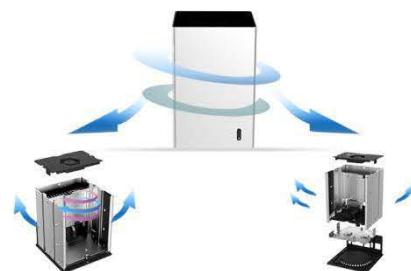

4-AB Dini PoE DI R Features

4-AB Dini PoE DI R Features 0 independent PoE ports. The DI R will automatically-configure and play the live or the network cameras once the cable is plugged.

B/22, B/20

Smart figure out and switch between B/20 and B/22 automatically. It will extend the days to save recording time with B/22 than with other compressions.

OC Dini DI R

OC Dini DI R is a patent design 4-AB DI R which can work with all DDICB compliant CE cameras- support dual stream- and up to OC definition.

4-AB Dini DI R Drives Airflow

4-AB Dini DI R drives airflow- offering excellent performance or cooling and ensuring great protection for components. The aluminum casing united a special panel on bottom improves the effect of heat dissipation.