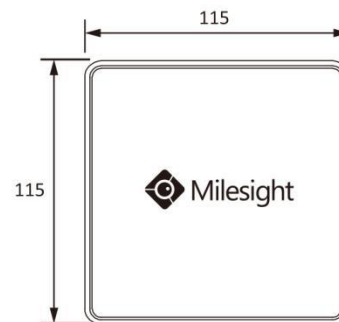

Model		MS-N1009-UPT
Video/Audio Input	Network Video Input	9-CH
	Bandwidth	Incoming 90Mbps Outgoing 90Mbps
Video/Audio Output	HDMI Output	1-CH, Resolution: 3840x2160/30Hz, 1920x1080/60Hz, 1920x1080/50Hz, 1280x1024/60H, 1280x720/60Hz, 1024x768/60Hz HDMI Supports Audio Output
	Dual Stream	Support
	Recording Resolution	8MP/6MP/5MP/4MP/3MP/1080P/UXGA/720P/D1/VGA/CIF/QCIF
	Synchronous Playback	2*(30fps @8MP), 2*(30fps @6MP), 3*(30fps @5MP), 4*(30fps @4MP), 5*(30fps @3MP), 8*(30fps @1080P), 9*(30fps @720P)
Video/Audio Compression	Video Compression	H.265 ⁺ /H.265(HEVC)/H.264 ⁺ /H.264
	Audio Compression	G.711/AAC
	Sample Rate	8KHz/16KHz
	Synchronous Recording	9*5MP
Storage	SATA	1*SATA HDD(3.5")
	Capacity	Up to 10TB capacity for each HDD
Recording Management	Recording Type	Continuous, Motion Detection, Smart Event, Event (Motion Detection, Smart Event)
	Snapshot	Manual Snapshot
	Playback	Video Playback, Image Playback
Backup	Backup	Video Backup, Image Backup
Network	Protocol	IPv4/IPv6, TCP, UDP, RTP, RTSP, RTCP, HTTP, HTTPS, DNS, DDNS, DHCP, NTP, SNTP, SMTP, SNMP, UPnP, NFS
External Interface	Network Interface	1*RJ45 100M/1000M
	USB Interface	2*USB 2.0
PoE Interface	Interface	4*RJ45 10M/100M
	Power Output	≤40W
	Supported Standard	IEEE 802.3af/at
General	Compatibility	ONVIF
	Video Analysis	Region Entrance, Region Exiting, Advanced Motion Detection, Tamper Detection, Line Crossing, Loitering, Human Detection, People Counting
	Keyboard Control	Milesight Keyboard (MS-K02)
	Power Supply	DC 48V 1.25A
	Consumption	≤6W(Without HDD, without enabling PoE)
	Working Conditions	Temperature: -10℃~55℃/Humidity: 10%~90%
	Dimensions	115mm(W)X115mm(D)X180mm(H)
	Weight	1.5Kg
	Warranty	3/5 Years

Interfaces

- 1. LED Indicator
- 2. Power
- 3. USB
- 4. HDMI
- 5. LAN
- 6. PoE Port 1/2/3/4
- 7. Power
- 8. Ventilation Hole

Structure Diagrams

Units: mm

Naming Convention