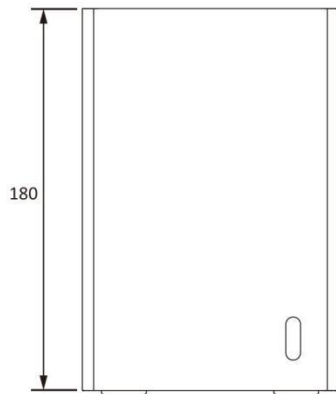

Model		MS-N1009-UPT
Video/Audio Input	Network Video Input	9-CH
	Bandwidth	Incoming 90Mbps Outgoing 90Mbps
Video/Audio Output	HDMI Output	1-CH, Resolution: 3840x2160/30Hz, 1920x1080/60Hz, 1920x1080/50Hz, 1280x1024/60H, 1280x720/60Hz, 1024x768/60Hz HDMI Supports Audio Output
	Dual Stream	Support
	Recording Resolution	8MP/6MP/5MP/4MP/3MP/1080P/UXGA/720P/D1/VGA/CIF/QCIF
	Synchronous Playback	2*(30fps @8MP), 2*(30fps @6MP), 3*(30fps @5MP), 4*(30fps @4MP), 5*(30fps @3MP), 8*(30fps @1080P), 9*(30fps @720P)
Video/Audio Compression	Video Compression	H.265 ⁺ /H.265(HEVC)/H.264 ⁺ /H.264
	Audio Compression	G.711/AAC
	Sample Rate	8KHz/16KHz
	Synchronous Recording	9*5MP
Storage	SATA	1*SATA HDD(3.5")
	Capacity	Up to 10TB capacity for each HDD
Recording Management	Recording Type	Continuous, Motion Detection, Smart Event, Event (Motion Detection, Smart Event)
	Snapshot	Manual Snapshot
	Playback	Video Playback, Image Playback
Backup	Backup	Video Backup, Image Backup
Network	Protocol	IPv4/IPv6, TCP, UDP, RTP, RTSP, RTCP, HTTP, HTTPS, DNS, DDNS, DHCP, NTP, SNTP, SMTP, SNMP, UPnP, NFS
External Interface	Network Interface	1*RJ45 100M/1000M
	USB Interface	2*USB 2.0
PoE Interface	Interface	4*RJ45 10M/100M
	Power Output	≤40W
	Supported Standard	IEEE 802.3af/at
General	Compatibility	ONVIF
	Video Analysis	Region Entrance, Region Exiting, Advanced Motion Detection, Tamper Detection, Line Crossing, Loitering, Human Detection, People Counting
	Keyboard Control	Milesight Keyboard (MS-K02)
	Power Supply	DC 48V 1.25A
	Consumption	≤6W(Without HDD, without enabling PoE)
	Working Conditions	Temperature: -10℃~55℃/Humidity: 10%~90%
	Dimensions	115mm(W)X115mm(D)X180mm(H)
	Weight	1.5Kg
	Warranty	3/5 Years

Interfaces

- 1. LED Indicator
- 2. Power
- 3. USB
- 4. HDMI
- 5. LAN
- 6. PoE Port 1/2/3/4
- 7. Power
- 8. Ventilation Hole

Structure Diagrams

Units: mm

Naming Convention